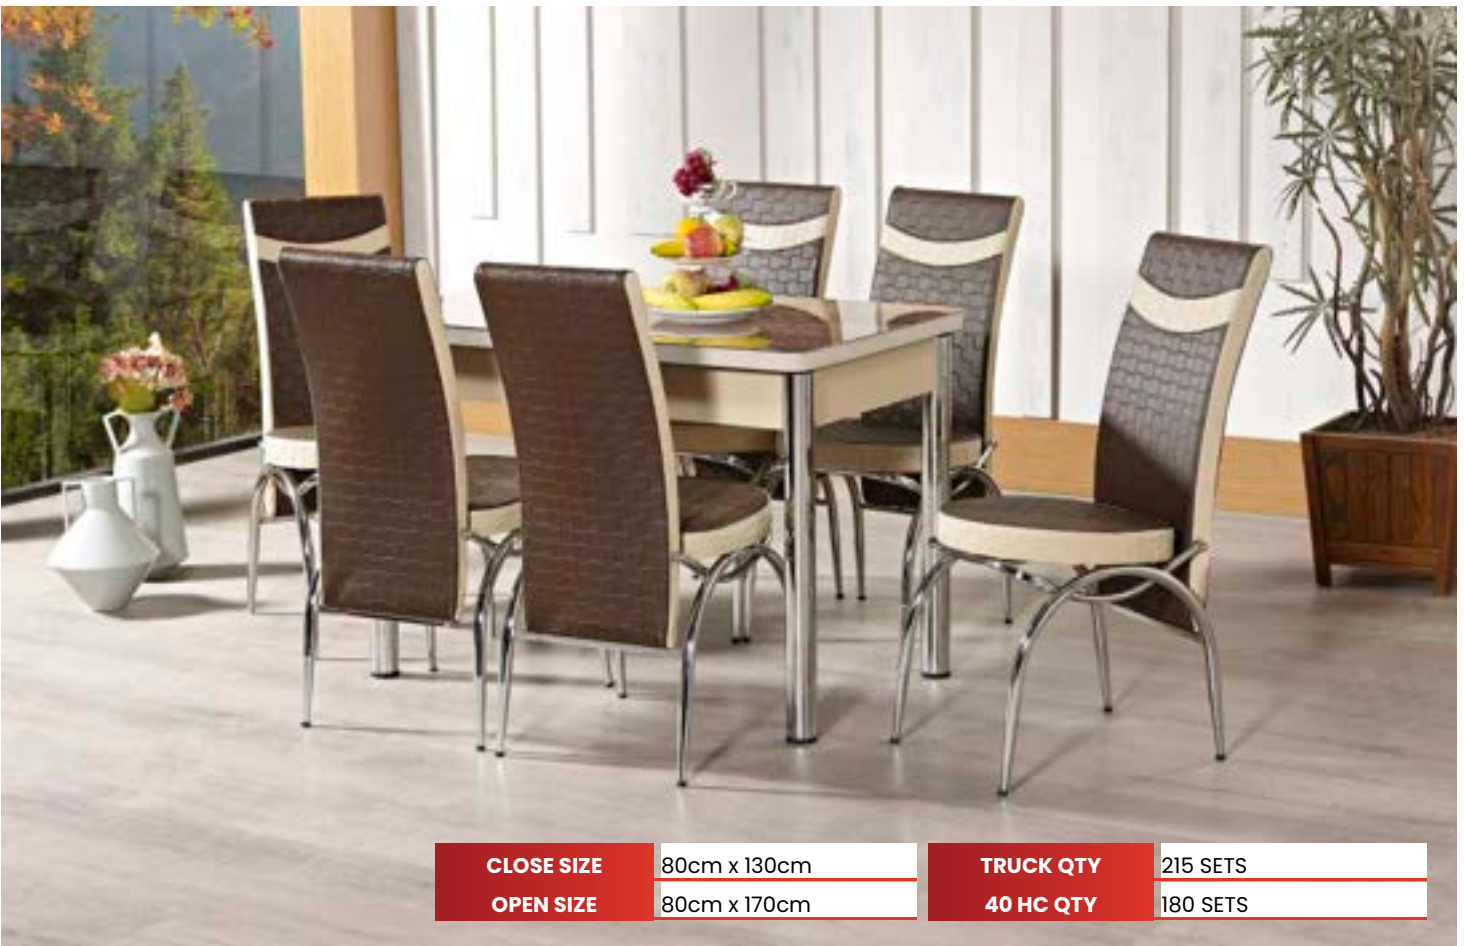

IBIZA DINING SET

www.feyfurniture.com

CLOSE SIZE	80cm x 130cm	TRUCK QTY	215 SETS
OPEN SIZE	80cm x 170cm	40 HC QTY	180 SETS