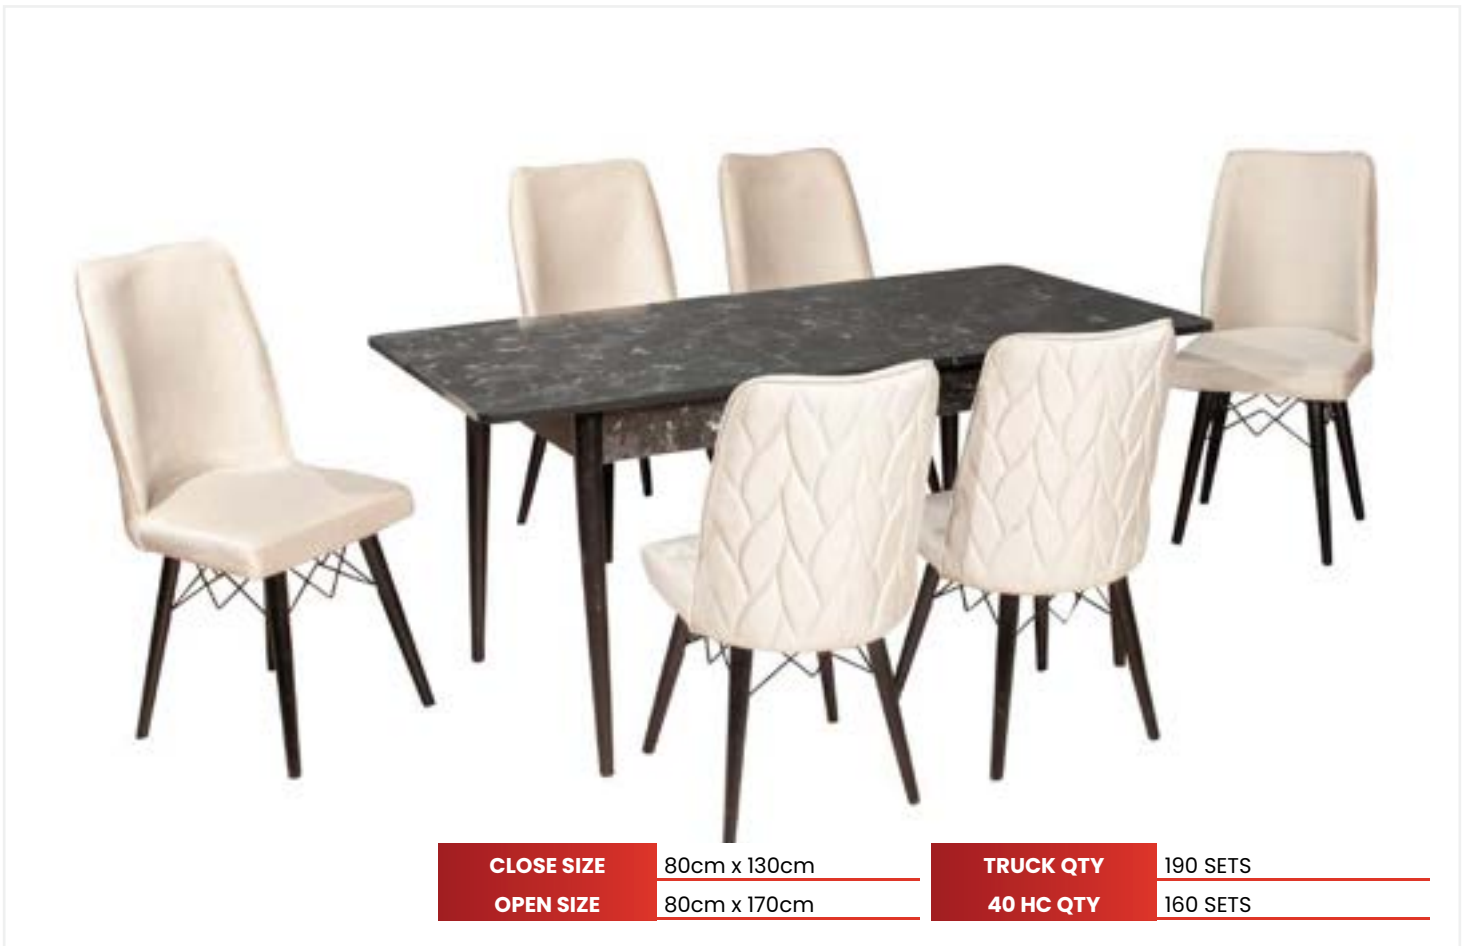

TRUCK QTY	190 SETS
40 HC QTY	160 SETS

SATURN DINING SET

www.feyfurniture.com

CLOSE SIZE 80cm x 130cm

OPEN SIZE 80cm x 170cm

TRUCK QTY 190 SETS

40 HC QTY 160 SETS

CLOSE SIZE	80cm x 130cm	TRUCK QTY	190 SETS
OPEN SIZE	80cm x 170cm	40 HC QTY	160 SETS