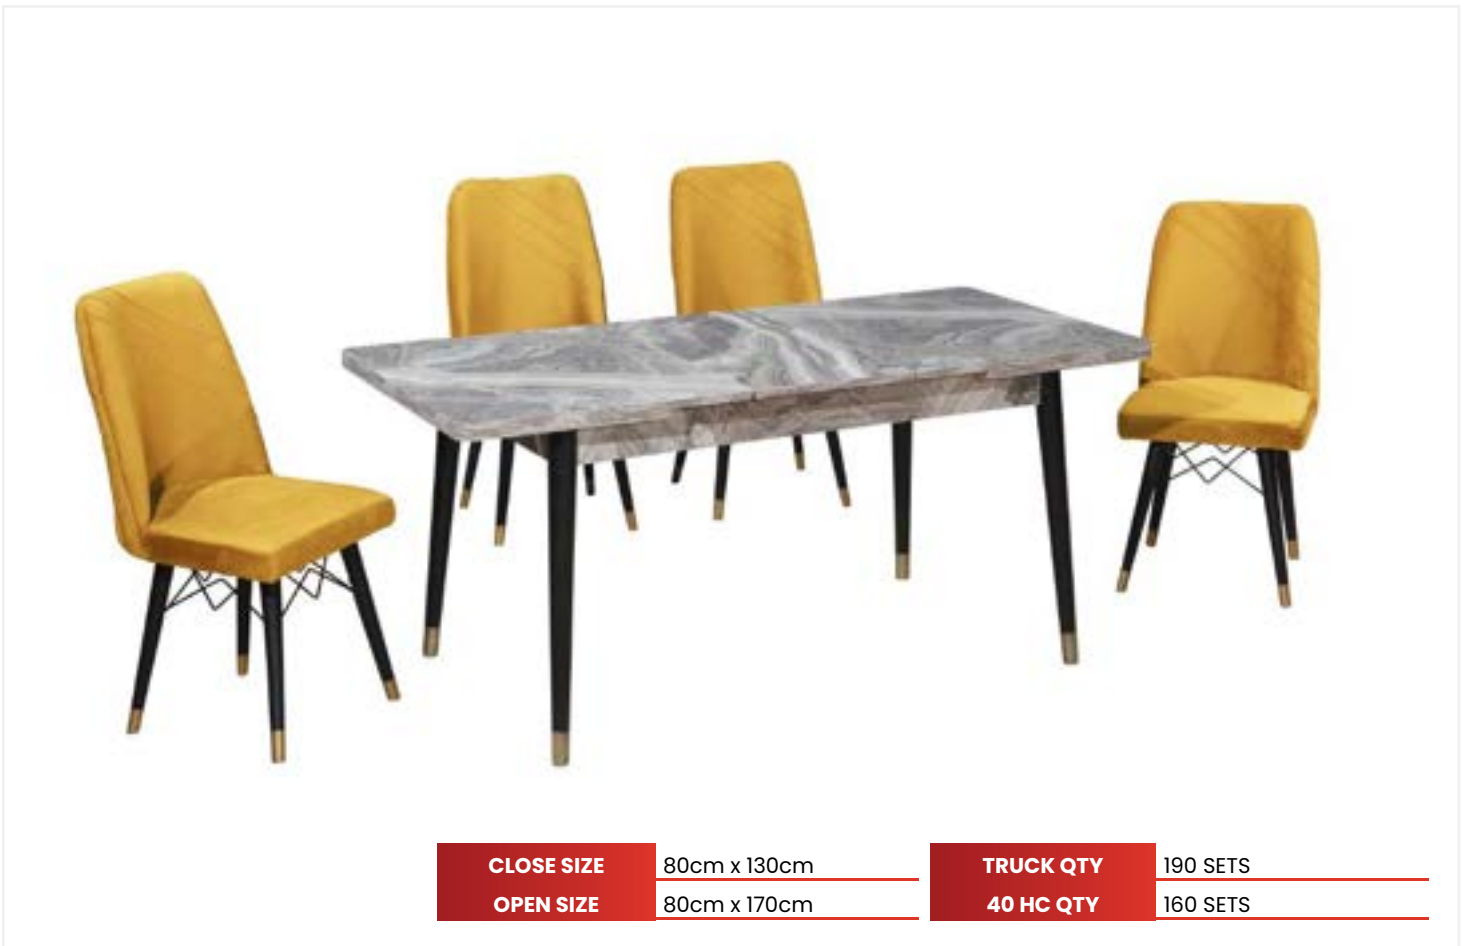

DALIA DINING SET

www.feyfurniture.com

CLOSE SIZE	80cm x 130cm
OPEN SIZE	80cm x 170cm

TRUCK QTY	190 SETS
40 HC QTY	160 SETS