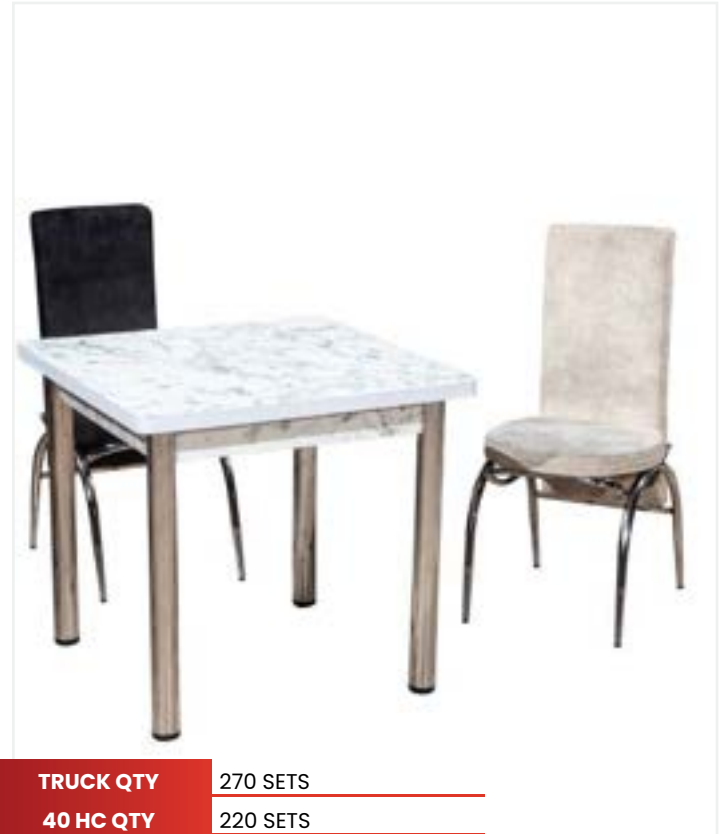

TRUCK QTY 190 SETS

40 HC QTY 160 SETS

QUEEN DINING SET

www.feyfurniture.com

CLOSE SIZE	80cm x 130cm	TRUCK QTY	170 SETS
OPEN SIZE	80cm x 170cm	40 HC QTY	140 SETS

PEARL DINING SET

RUBY DINING SET

NANTES DINING SET