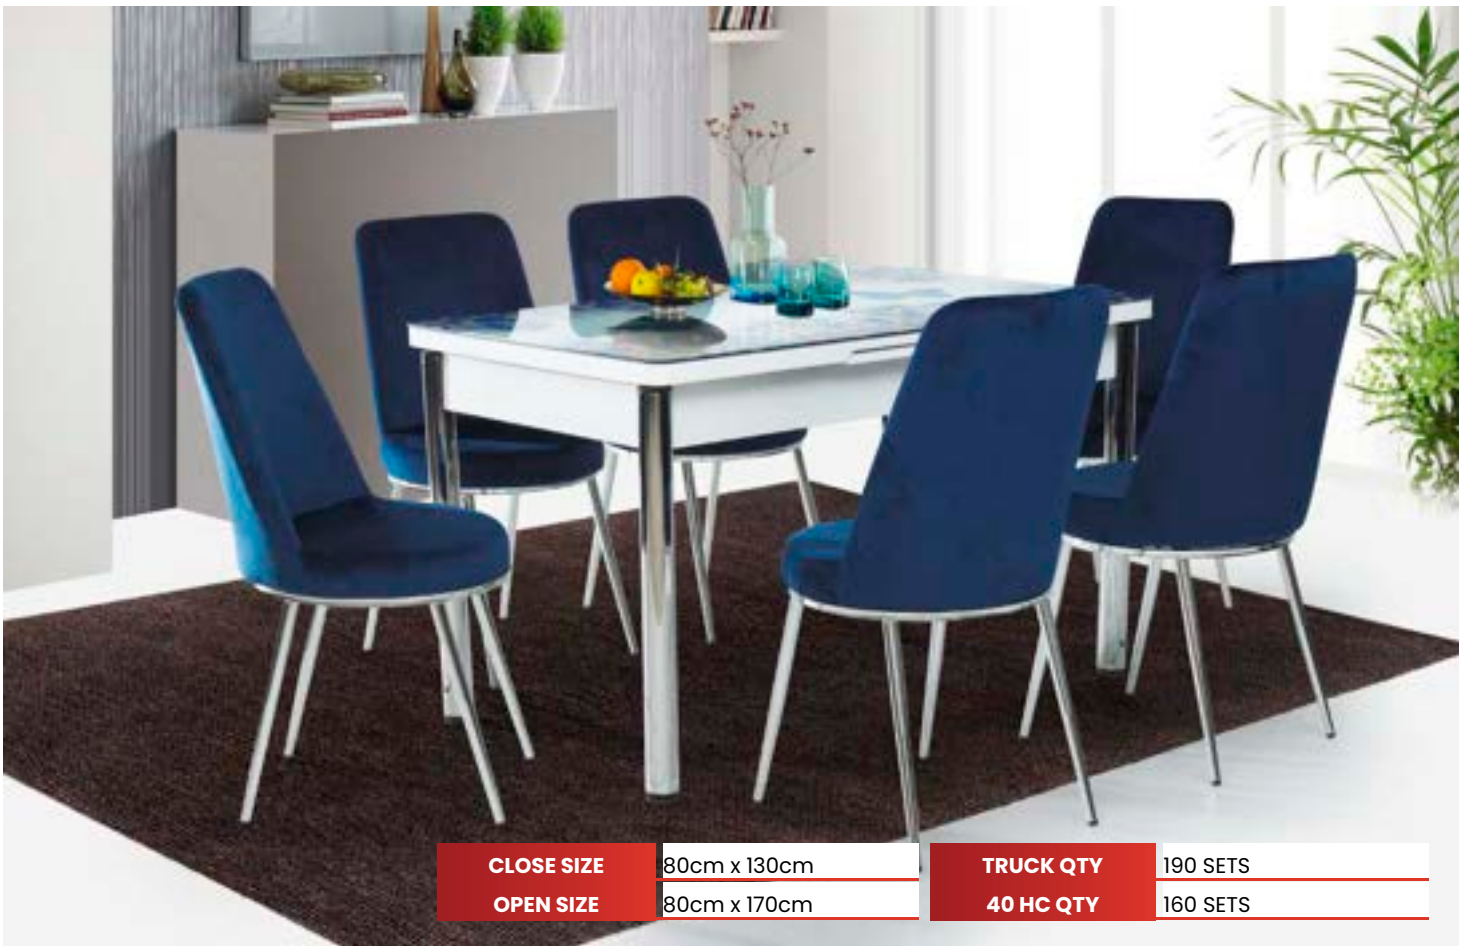

IBIZA DINING SET

www.feyfurniture.com

CLOSE SIZE	80cm x 130cm	TRUCK QTY	215 SETS
OPEN SIZE	80cm x 170cm	40 HC QTY	180 SETS

MARS DINING SET

www.feyfurniture.com

CLOSE SIZE	80cm x 130cm
OPEN SIZE	80cm x 170cm