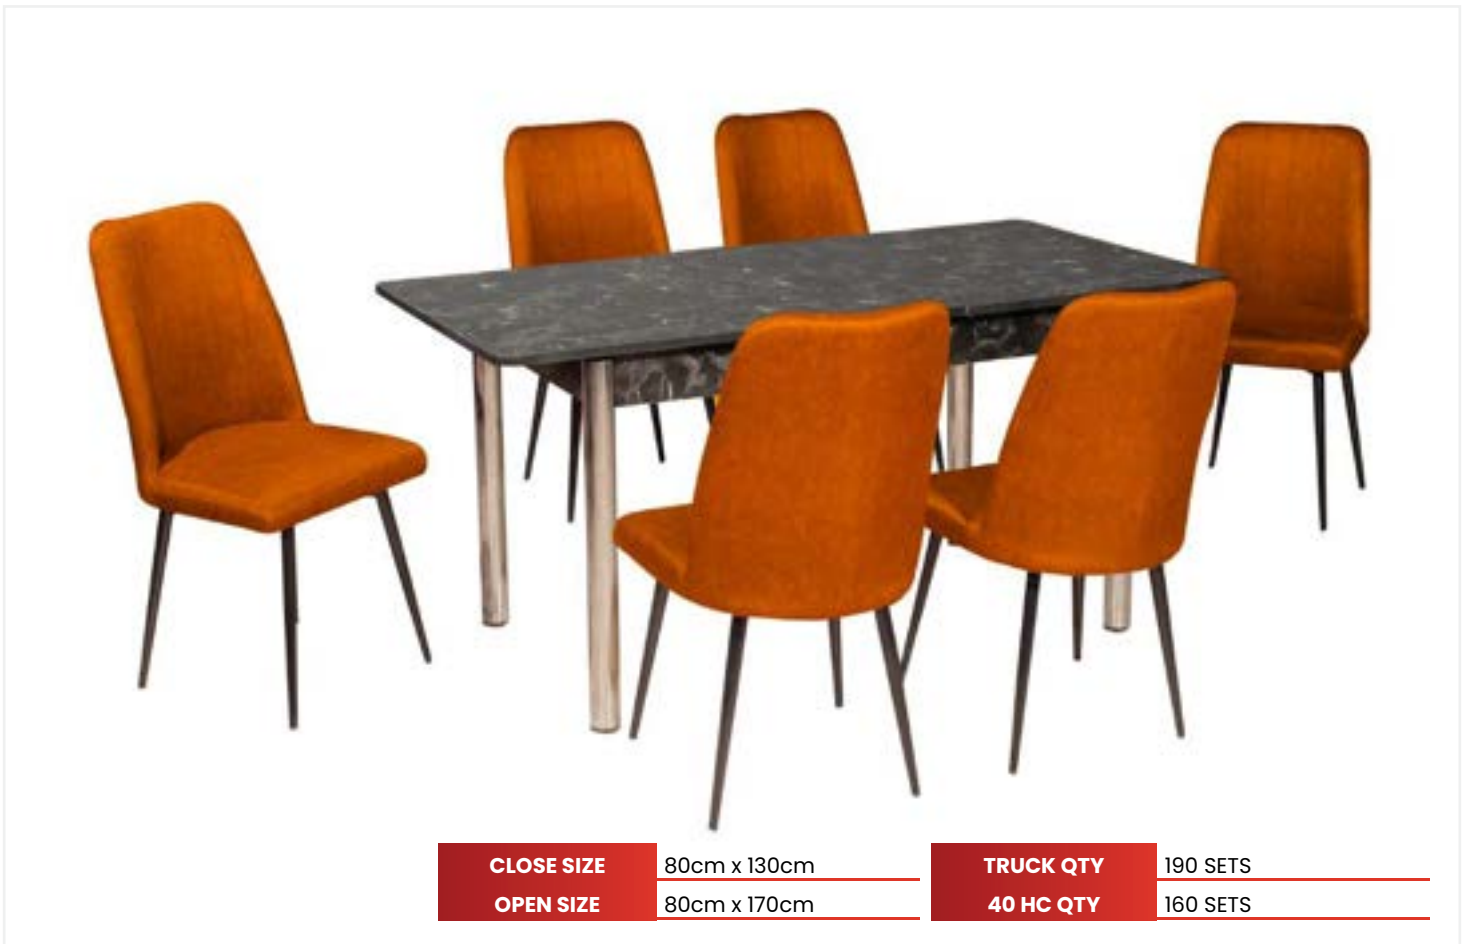

— OPERA DINING SET

CLOSE SIZE 80cm x 130cm

OPEN SIZE 80cm x 170cm

TRUCK QTY 190 SETS

40 HC QTY 160 SETS

— OPERA DINING SET

www.feyfurniture.com

CLOSE SIZE	80cm x 130cm
OPEN SIZE	80cm x 170cm