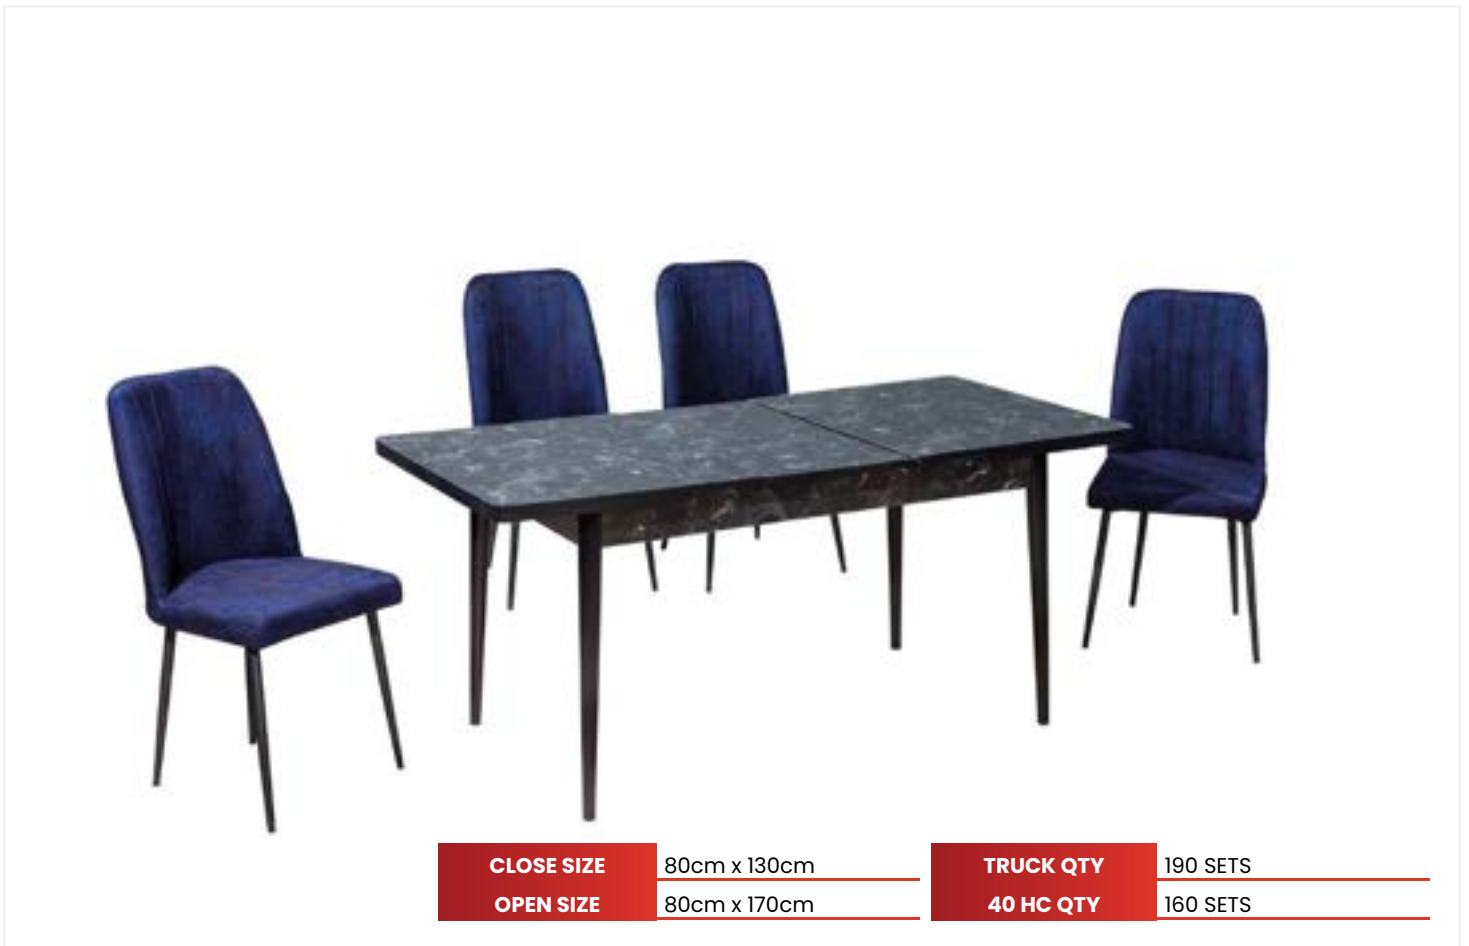

CLOSE SIZE	80cm x 130cm	TRUCK QTY	190 SETS
OPEN SIZE	80cm x 170cm	40 HC QTY	160 SETS