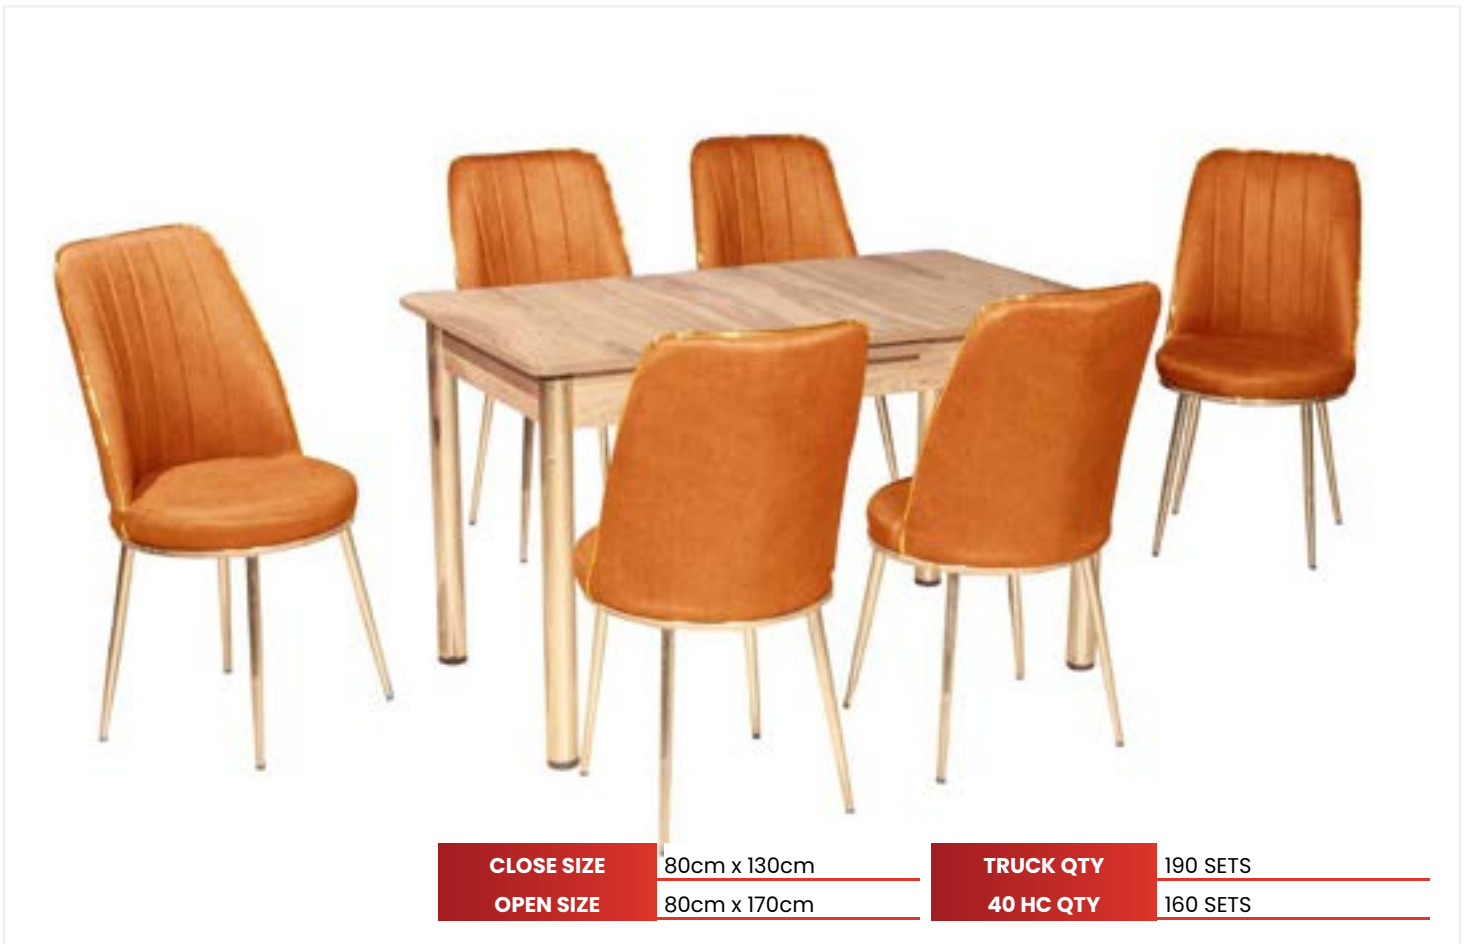

DALIA DINING SET

www.feyfurniture.com

CLOSE SIZE	80cm x 130cm
OPEN SIZE	80cm x 170cm

TRUCK QTY	190 SETS
40 HC QTY	160 SETS

DIAMOND DINING SET

www.feyfurniture.com

CLOSE SIZE	80cm x 130cm
OPEN SIZE	80cm x 170cm