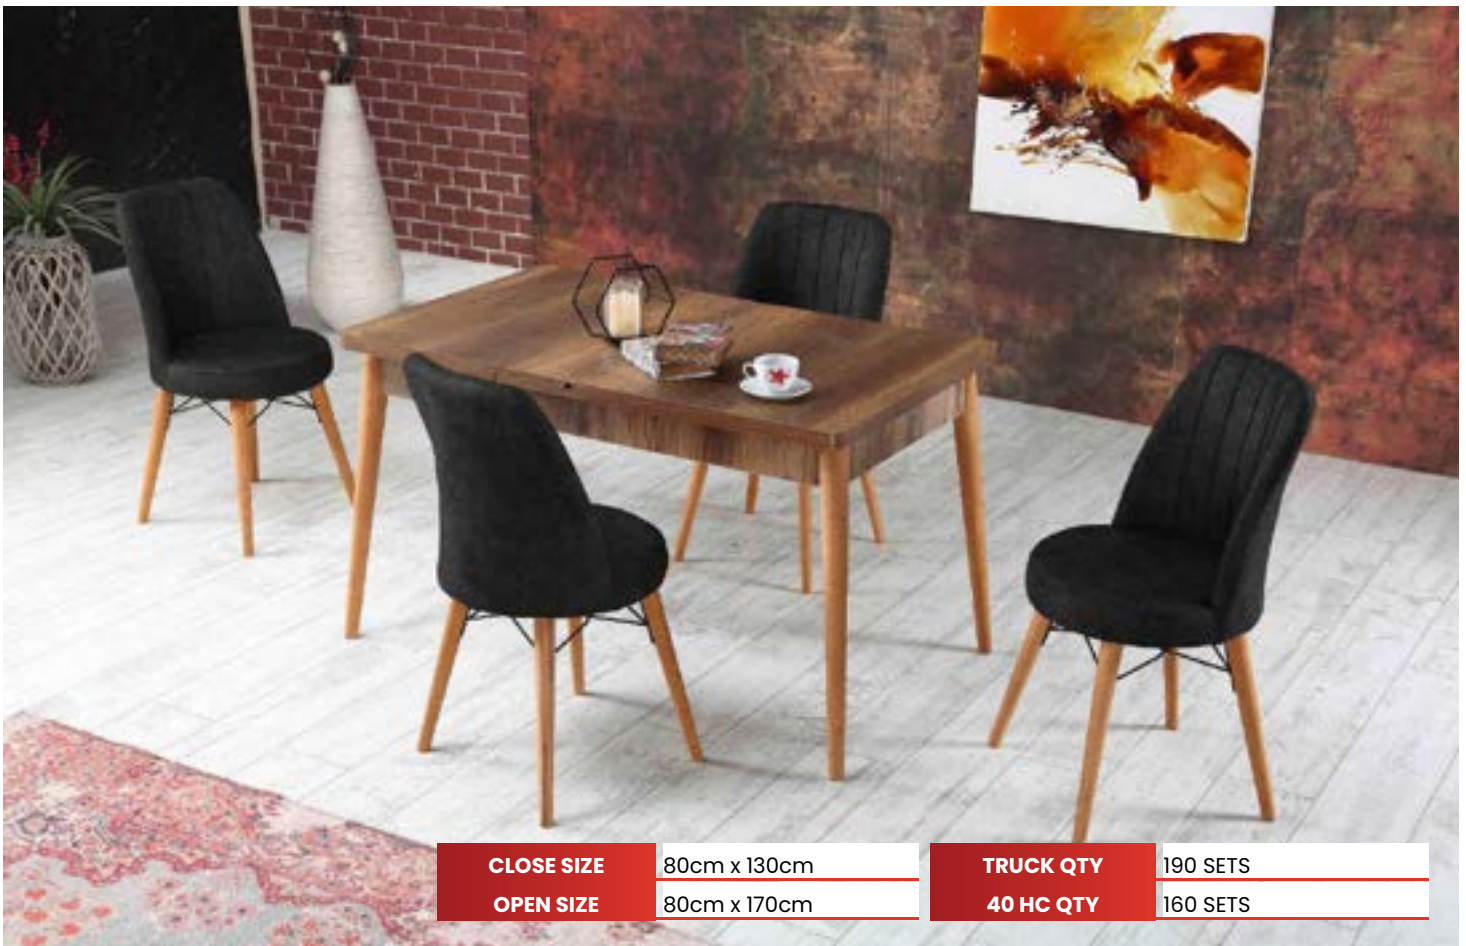

CLOSE SIZE 80cm x 130cm

OPEN SIZE 80cm x 170cm

TRUCK QTY 190 SETS

40 HC QTY 160 SETS

SALDA DINING SET

www.feyfurniture.com

CLOSE SIZE	80cm x 130cm
OPEN SIZE	80cm x 170cm

TRUCK QTY	190 SETS
40 HC QTY	160 SETS