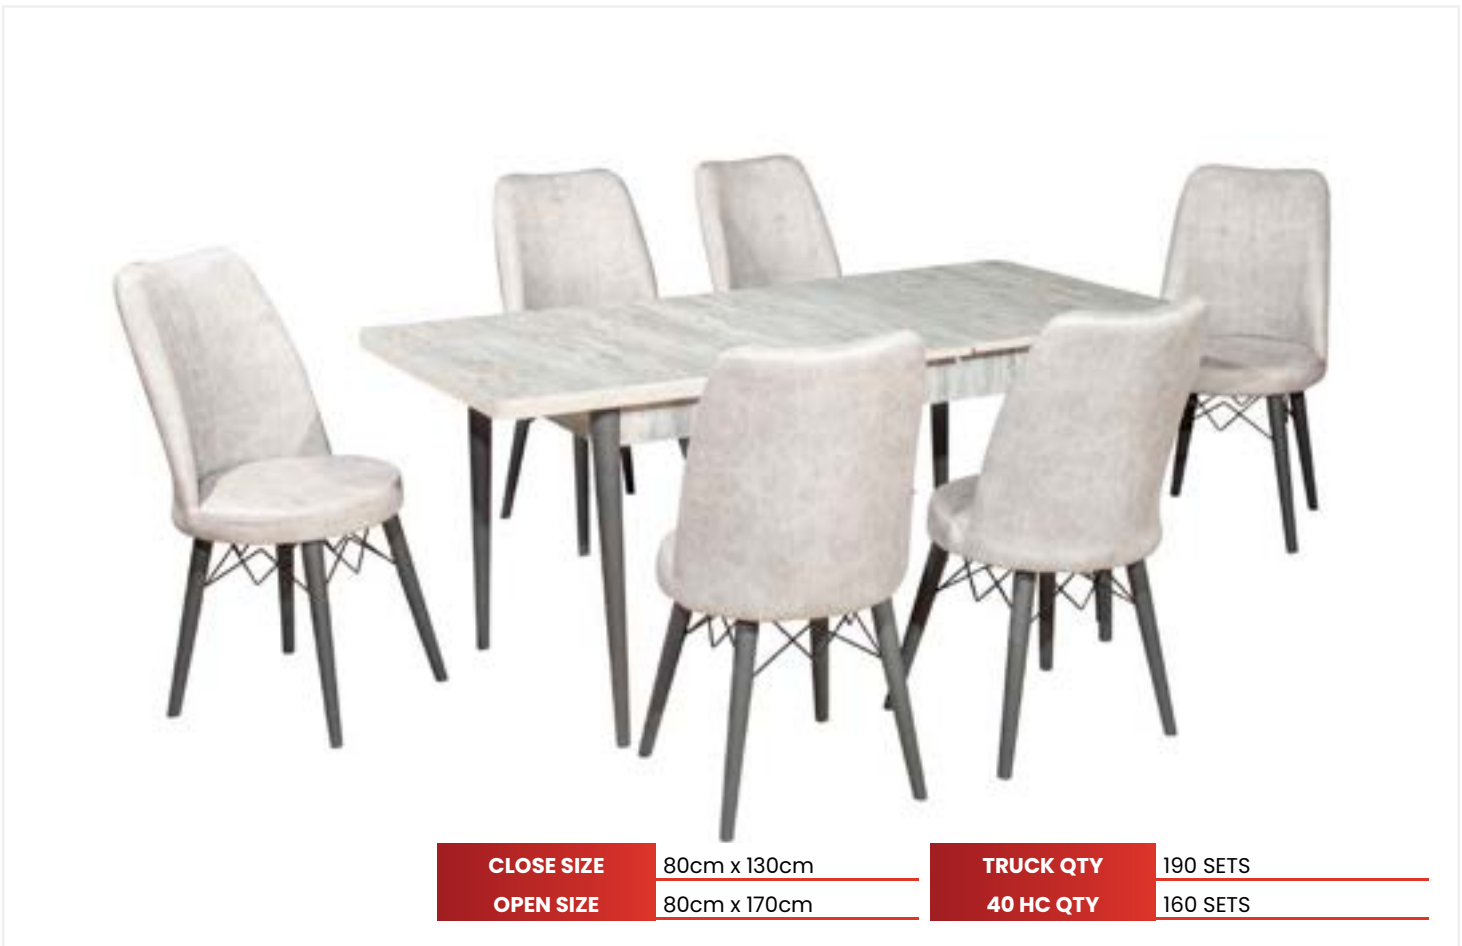

SALDA DINING SET

www.feyfurniture.com

CLOSE SIZE	80cm x 130cm
OPEN SIZE	80cm x 170cm

TRUCK QTY	190 SETS
40 HC QTY	160 SETS

SALDA DINING SET

www.feyfurniture.com

CLOSE SIZE	80cm x 130cm
OPEN SIZE	80cm x 170cm