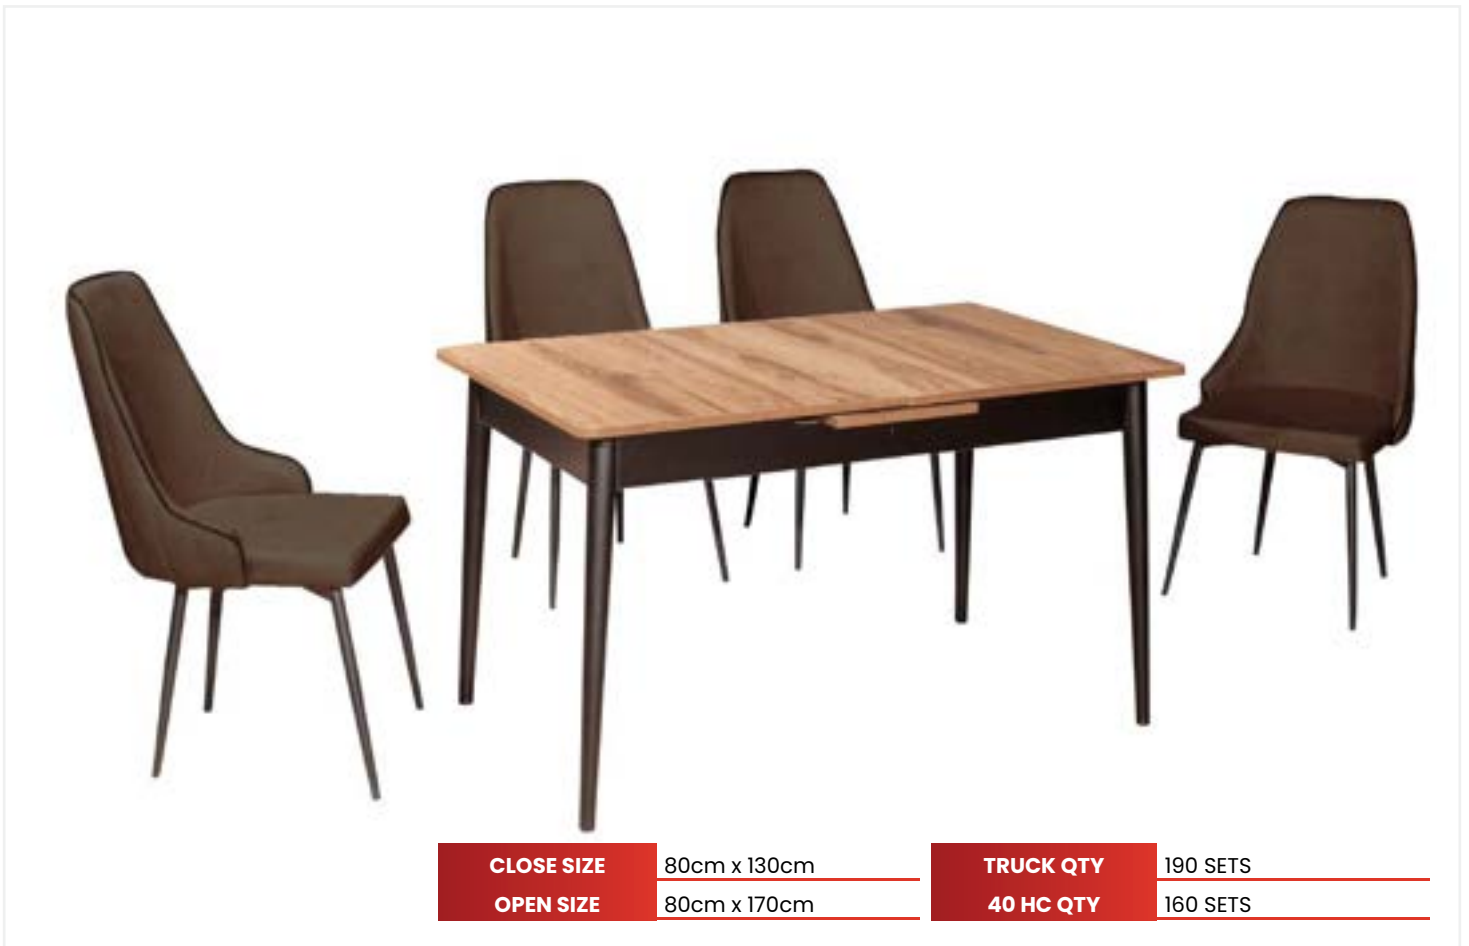

TRUCK QTY	190 SETS
40 HC QTY	160 SETS

SATURN DINING SET

www.feyfurniture.com

CLOSE SIZE	80cm x 130cm
OPEN SIZE	80cm x 170cm

TRUCK QTY	190 SETS
40 HC QTY	160 SETS

SATURN DINING SET

www.feyfurniture.com

CLOSE SIZE	80cm x 130cm
OPEN SIZE	80cm x 170cm