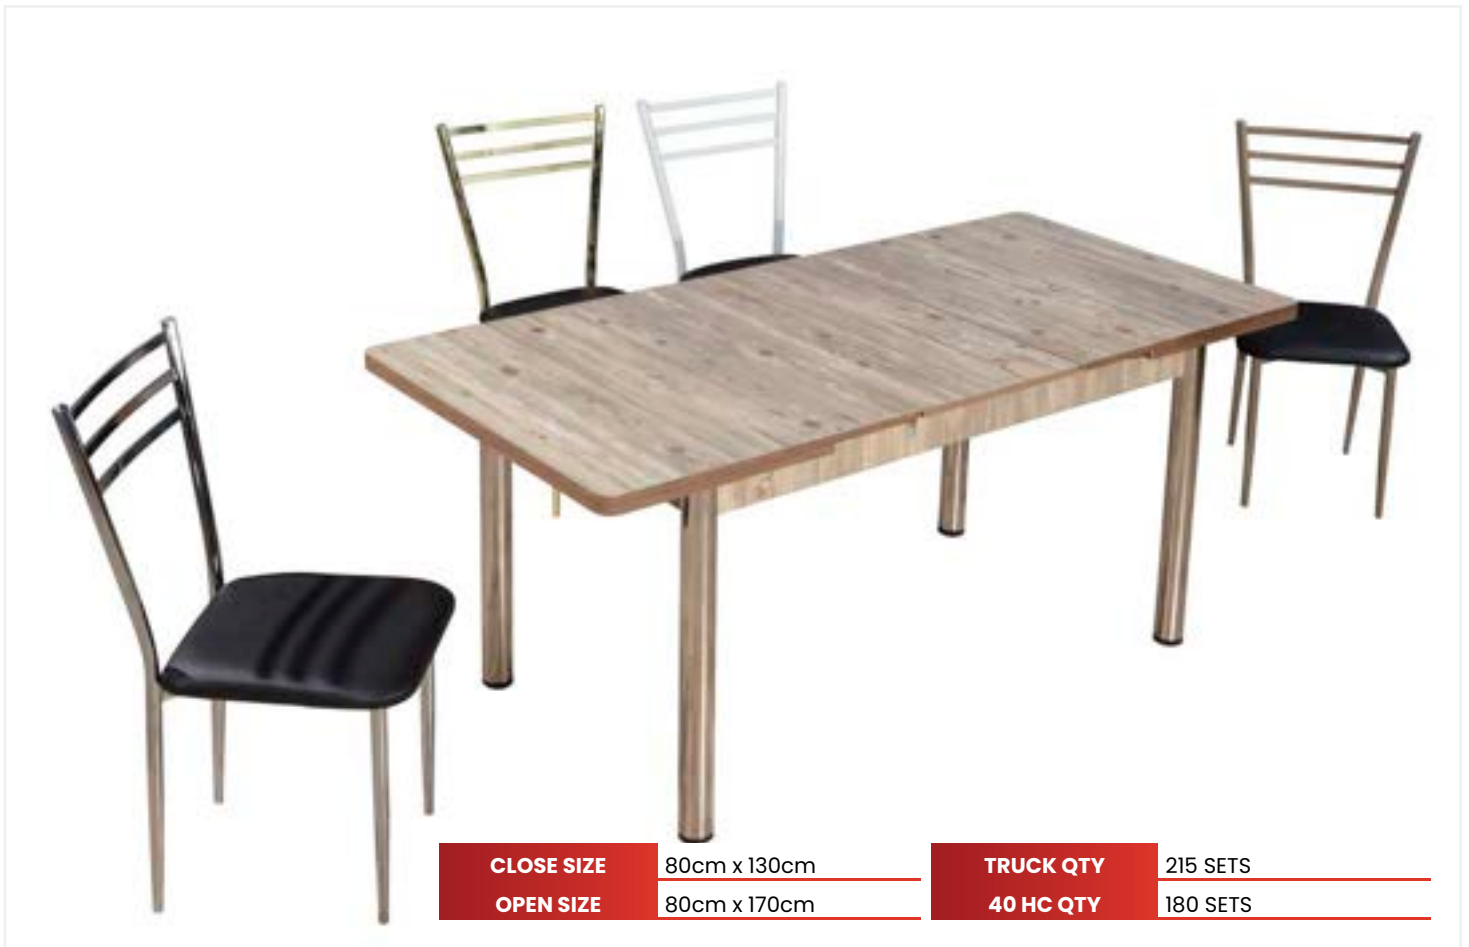

EMERALD DINING SET

www.feyfurniture.com

CLOSE SIZE 80cm x 130cm

OPEN SIZE 80cm x 170cm

TRUCK QTY 190 SETS

40 HC QTY 160 SETS

EMERALD DINING SET

www.feyfurniture.com

CLOSE SIZE	80cm x 130cm	TRUCK QTY	190 SETS
OPEN SIZE	80cm x 170cm	40 HC QTY	160 SETS

XAVA DINING SET

www.feyfurniture.com

SIZE	80cm x 130cm	TRUCK QTY	190 SETS
		40 HC QTY	160 SETS

XAVA DINING SET

www.feyfurniture.com

SIZE	80cm x 130cm	TRUCK QTY	190 SETS
		40 HC QTY	160 SETS

ROCCO DINING SET

www.feyfurniture.com

CLOSE SIZE	80cm x 130cm
OPEN SIZE	80cm x 170cm

TRUCK QTY	215 SETS
40 HC QTY	180 SETS

— ROCCO DINING SET

www.feyfurniture.com