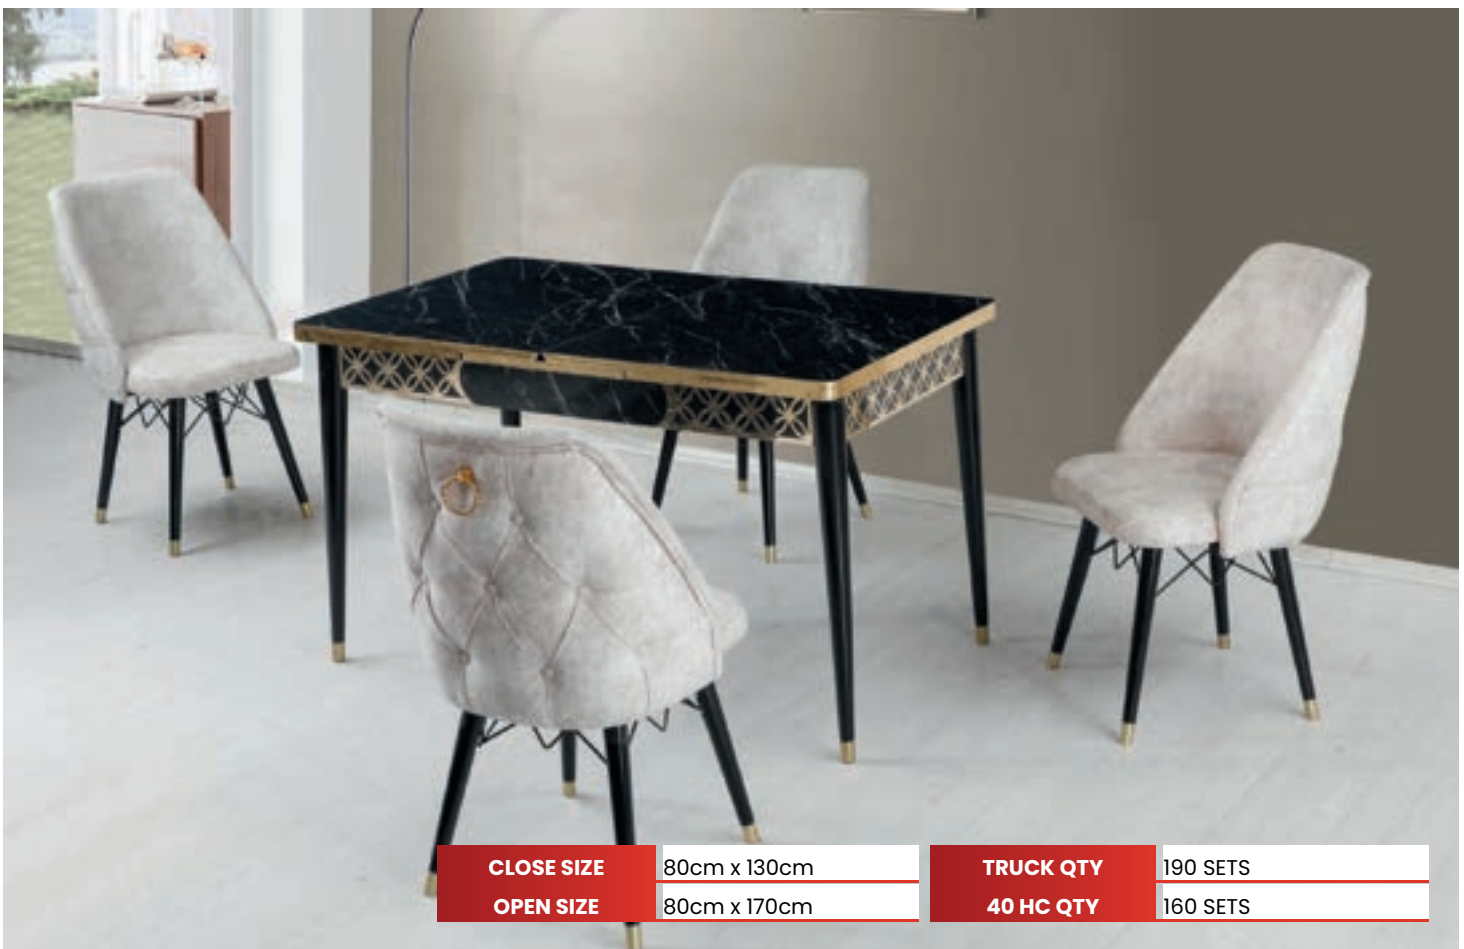

EMERALD DINING SET

www.feyfurniture.com

CLOSE SIZE 80cm x 130cm

OPEN SIZE 80cm x 170cm

TRUCK QTY 190 SETS

40 HC QTY 160 SETS

EMERALD DINING SET

www.feyfurniture.com

CLOSE SIZE	80cm x 130cm	TRUCK QTY	190 SETS
OPEN SIZE	80cm x 170cm	40 HC QTY	160 SETS

XAVA DINING SET

www.feyfurniture.com

SIZE	80cm x 130cm	TRUCK QTY	190 SETS
		40 HC QTY	160 SETS

XAVA DINING SET

www.feyfurniture.com