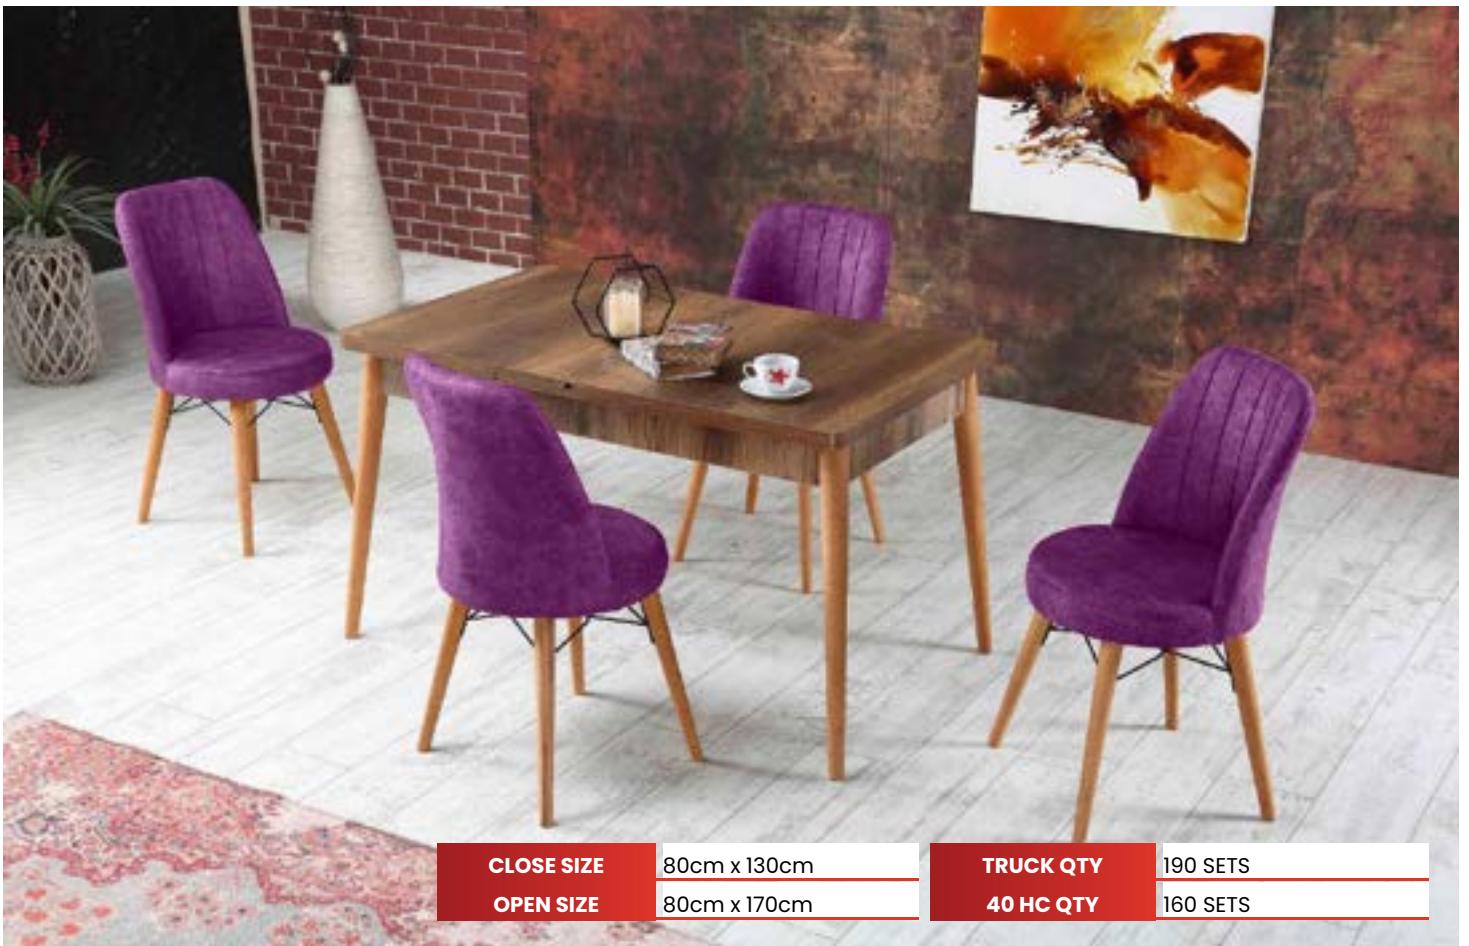

CLOSE SIZE 80cm x 130cm

OPEN SIZE 80cm x 170cm

TRUCK QTY 190 SETS

40 HC QTY 160 SETS

SALDA DINING SET

www.feyfurniture.com

CLOSE SIZE	80cm x 130cm
OPEN SIZE	80cm x 170cm

TRUCK QTY	190 SETS
40 HC QTY	160 SETS