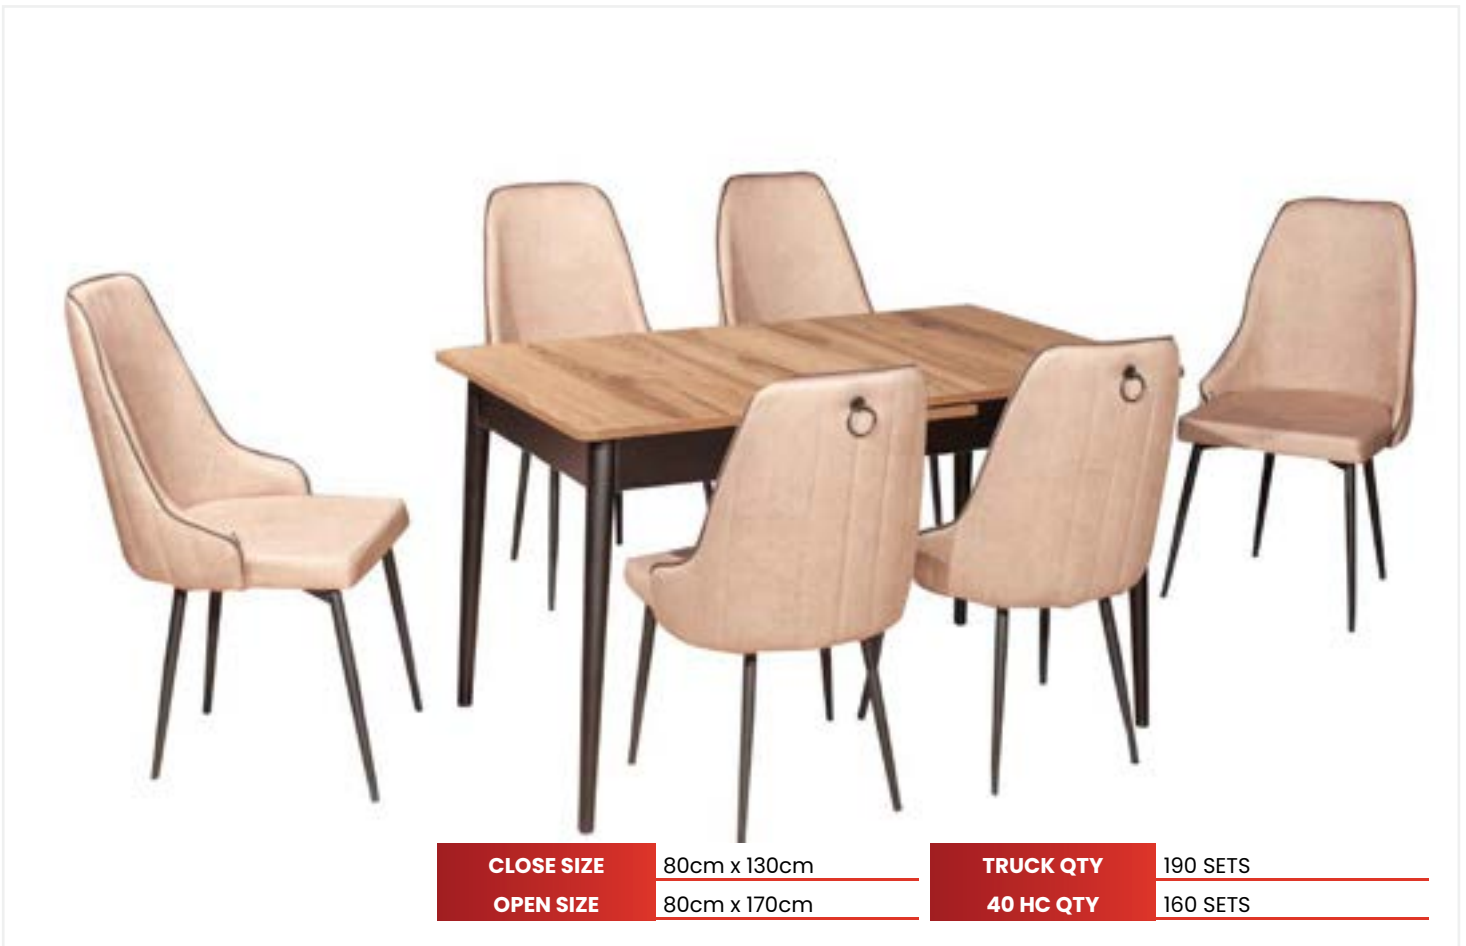

SATURN DINING SET

www.feyfurniture.com

CLOSE SIZE	80cm x 130cm
OPEN SIZE	80cm x 170cm

TRUCK QTY	190 SETS
40 HC QTY	160 SETS