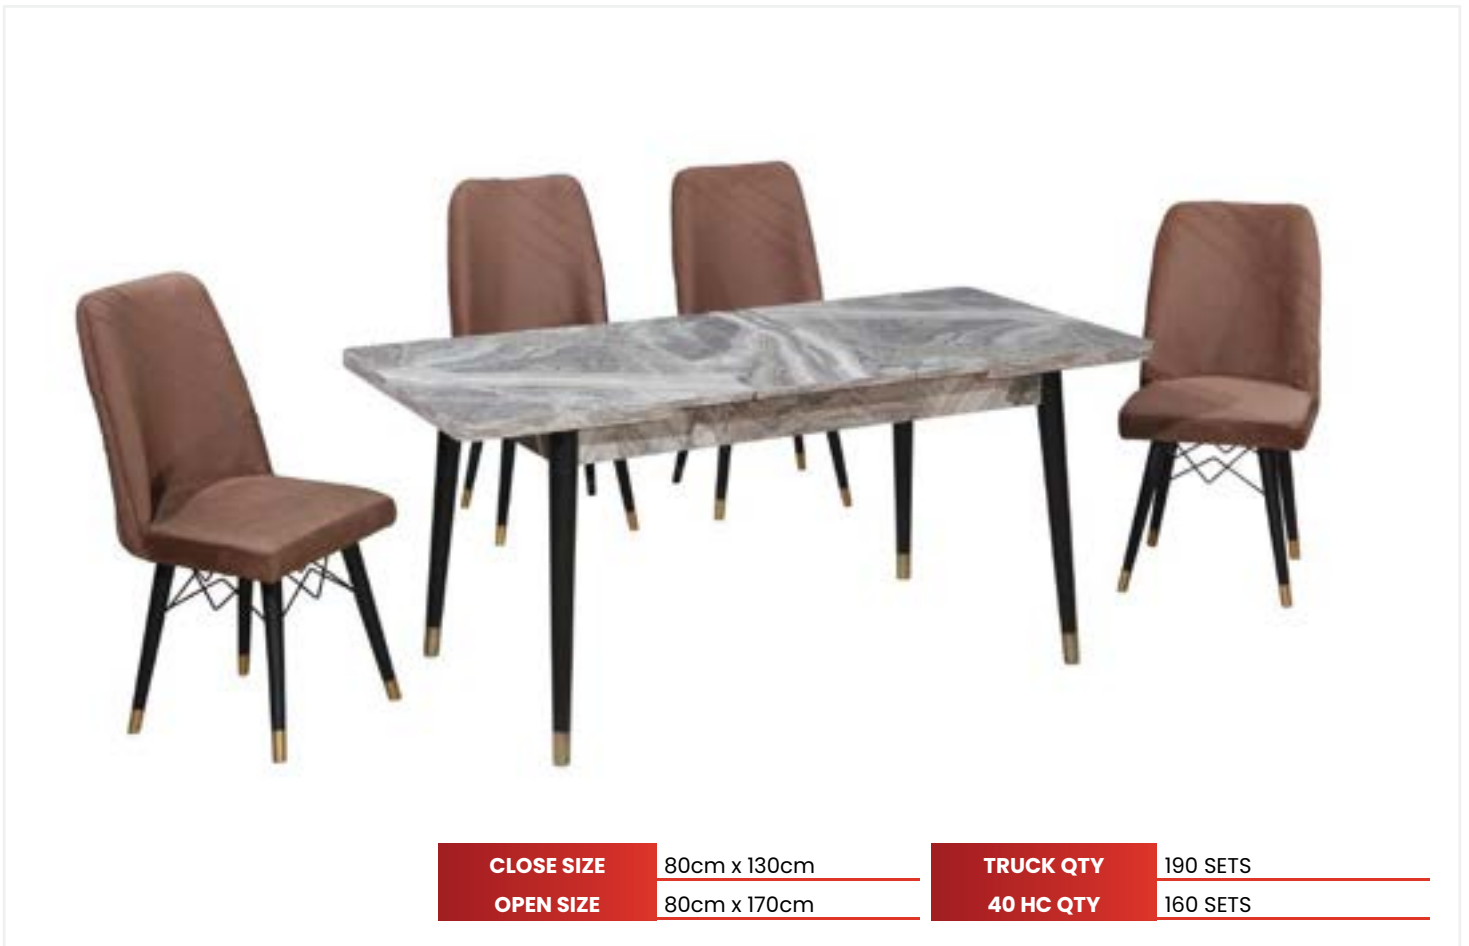

TRUCK QTY	190 SETS
40 HC QTY	160 SETS

— ALICE DINING SET

www.feyfurniture.com

CLOSE SIZE 80cm x 130cm

OPEN SIZE 80cm x 170cm

TRUCK QTY 190 SETS

40 HC QTY 160 SETS

CLOSE SIZE	80cm x 130cm	TRUCK QTY	190 SETS
OPEN SIZE	80cm x 170cm	40 HC QTY	160 SETS