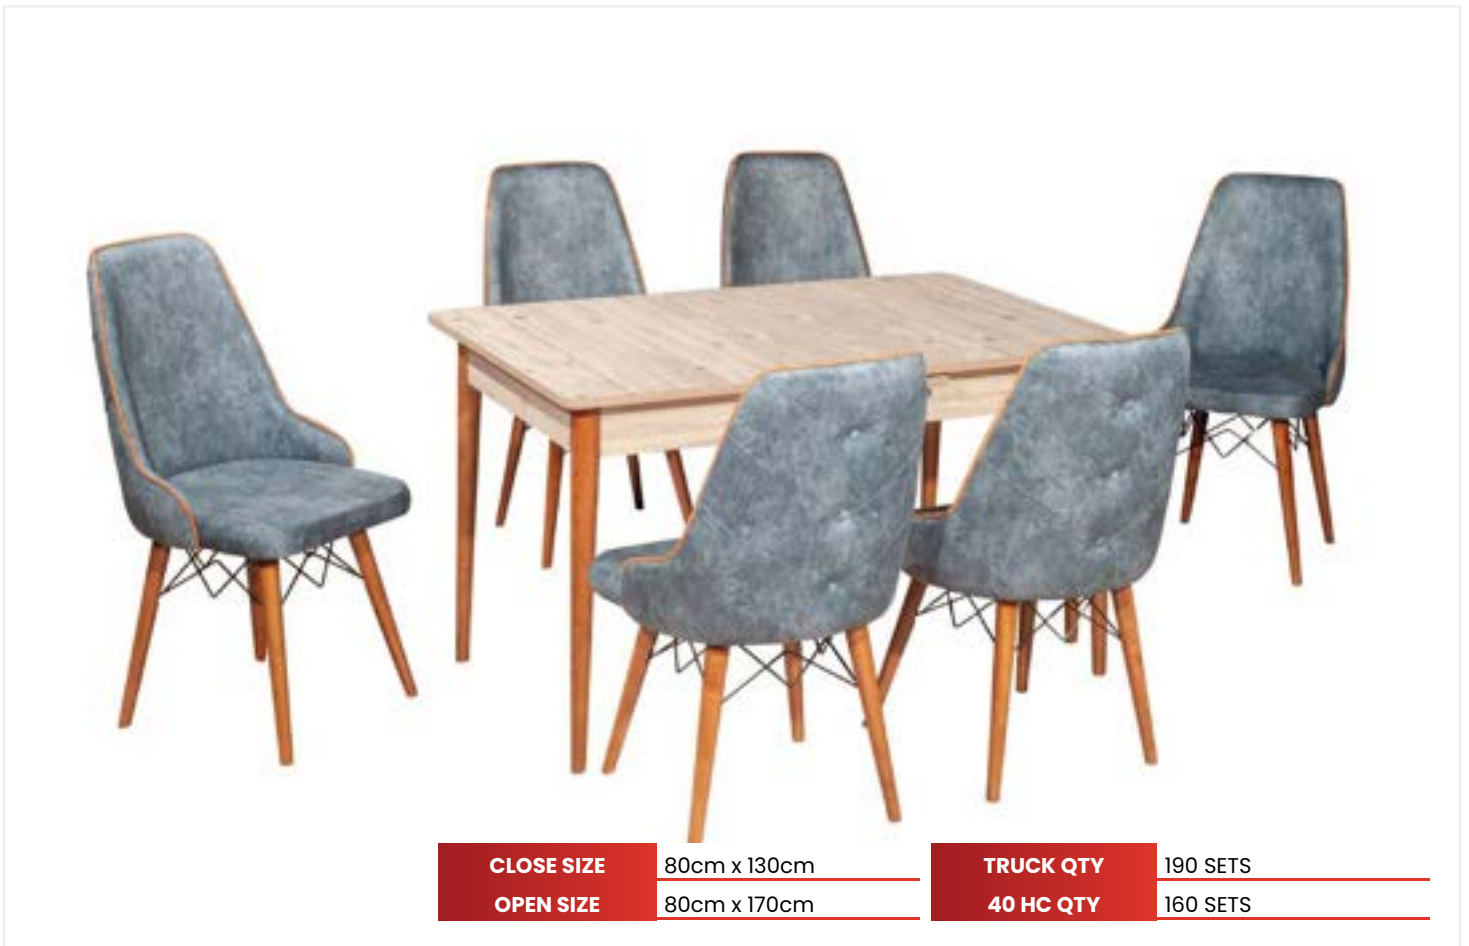

TRUCK QTY	190 SETS
40 HC QTY	160 SETS

DIAMOND DINING SET

www.feyfurniture.com

CLOSE SIZE	80cm x 130cm
OPEN SIZE	80cm x 170cm

TRUCK QTY	190 SETS
40 HC QTY	160 SETS

SAPHIRE DINING SET

www.feyfurniture.com

CLOSE SIZE	80cm x 130cm
OPEN SIZE	80cm x 170cm