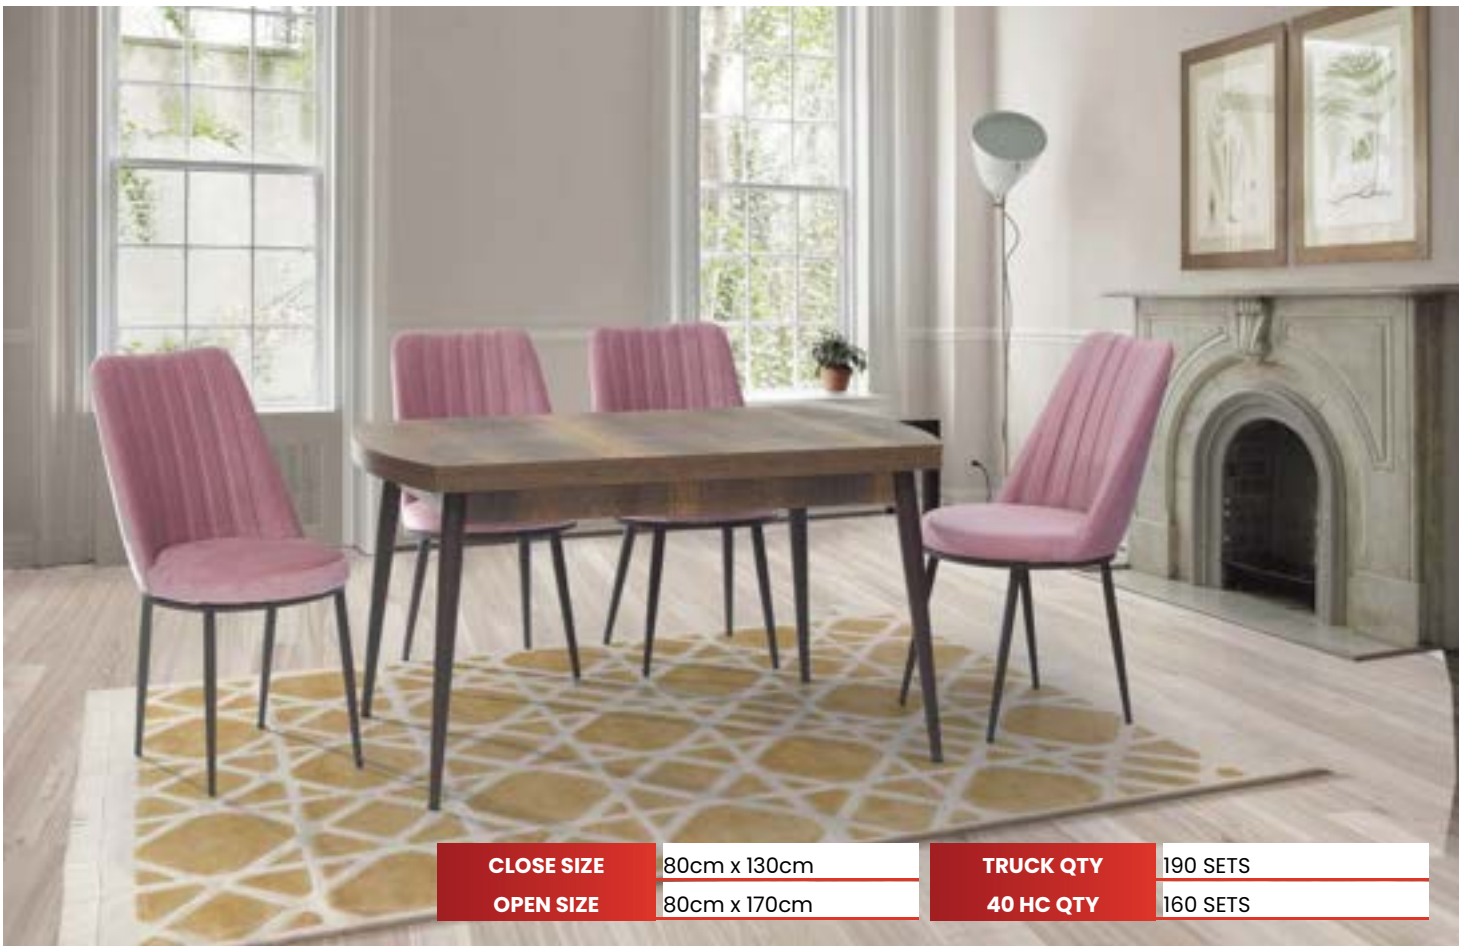

MARS DINING SET

www.feyfurniture.com

CLOSE SIZE	80cm x 130cm
OPEN SIZE	80cm x 170cm

TRUCK QTY	190 SETS
40 HC QTY	160 SETS