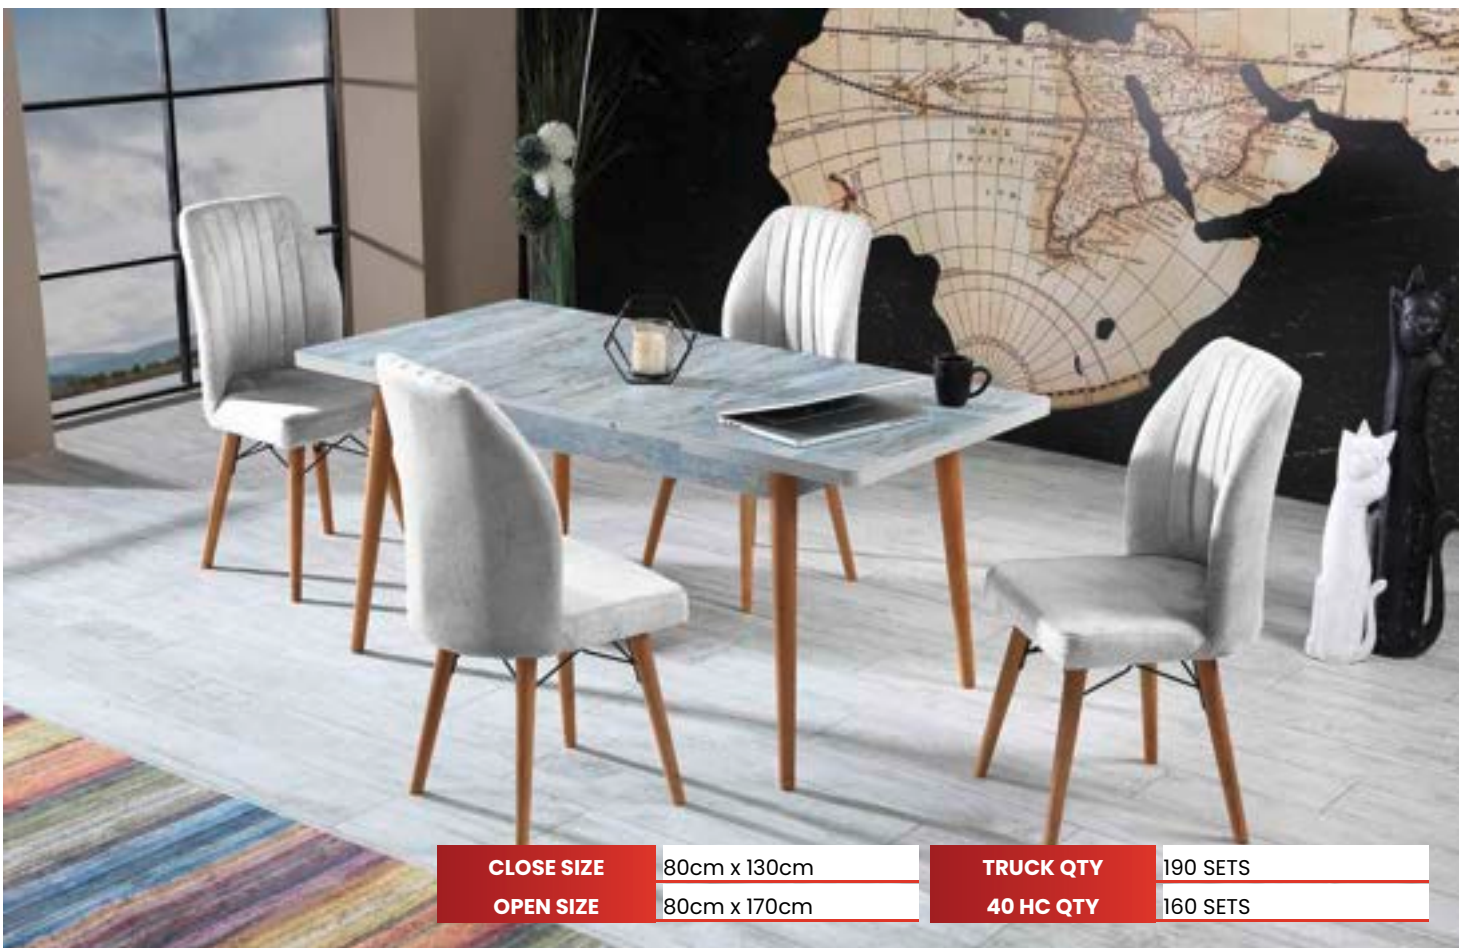

ALESSA DINING SET

www.feyfurniture.com

CLOSE SIZE	80cm x 130cm
OPEN SIZE	80cm x 170cm

TRUCK QTY	190 SETS
40 HC QTY	160 SETS