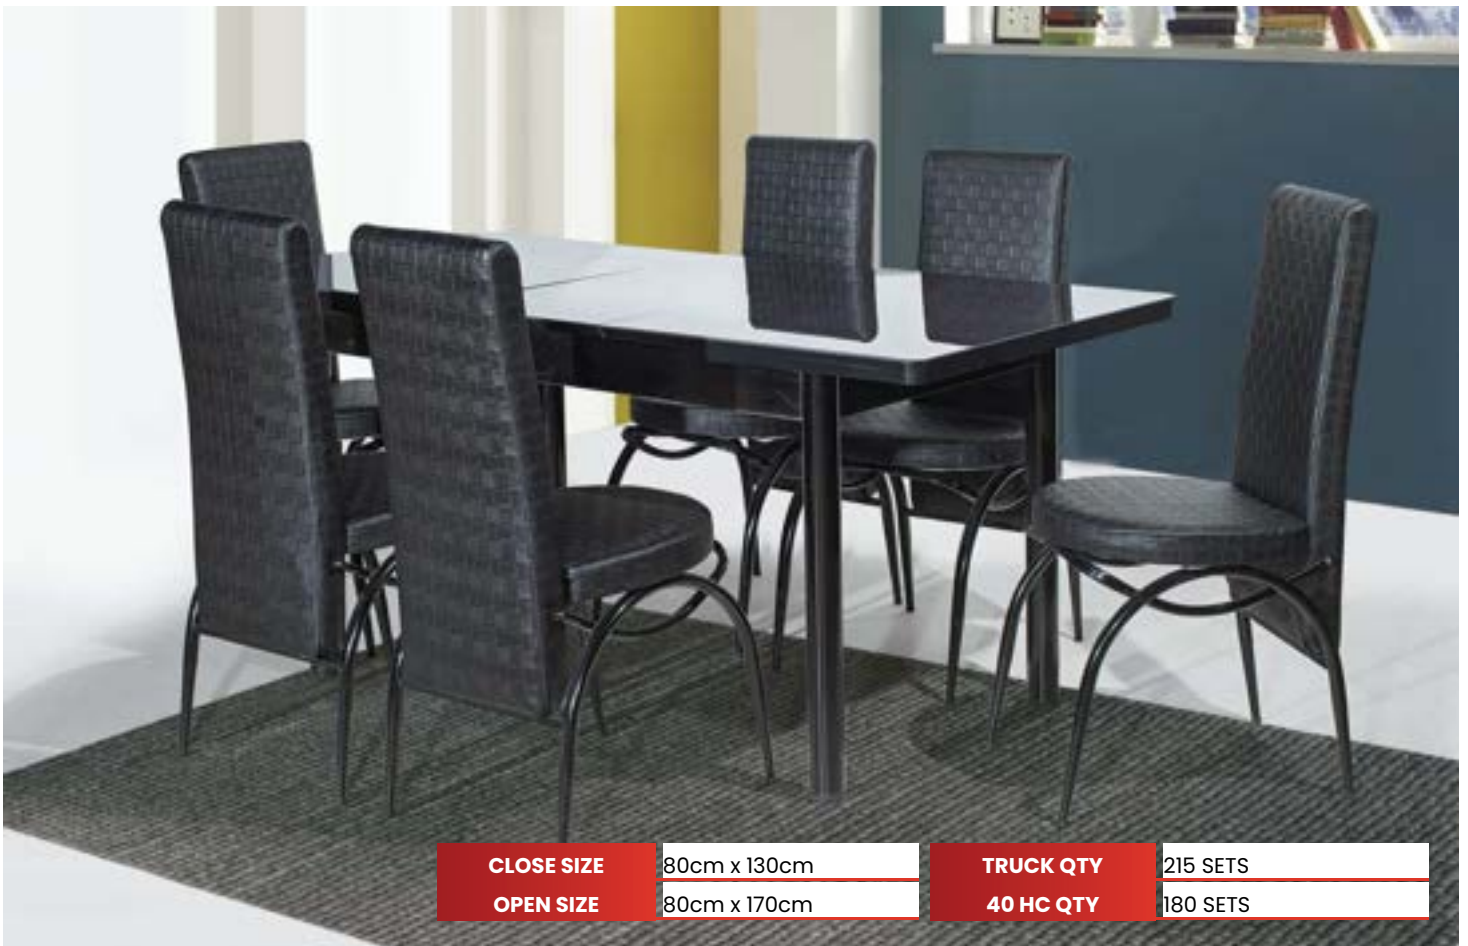

IBIZA DINING SET

www.feyfurniture.com

CLOSE SIZE	80cm x 130cm	TRUCK QTY	215 SETS
OPEN SIZE	80cm x 170cm	40 HC QTY	180 SETS

IBIZA DINING SET

www.feyfurniture.com

CLOSE SIZE	80cm x 130cm	TRUCK QTY	215 SETS
OPEN SIZE	80cm x 170cm	40 HC QTY	180 SETS