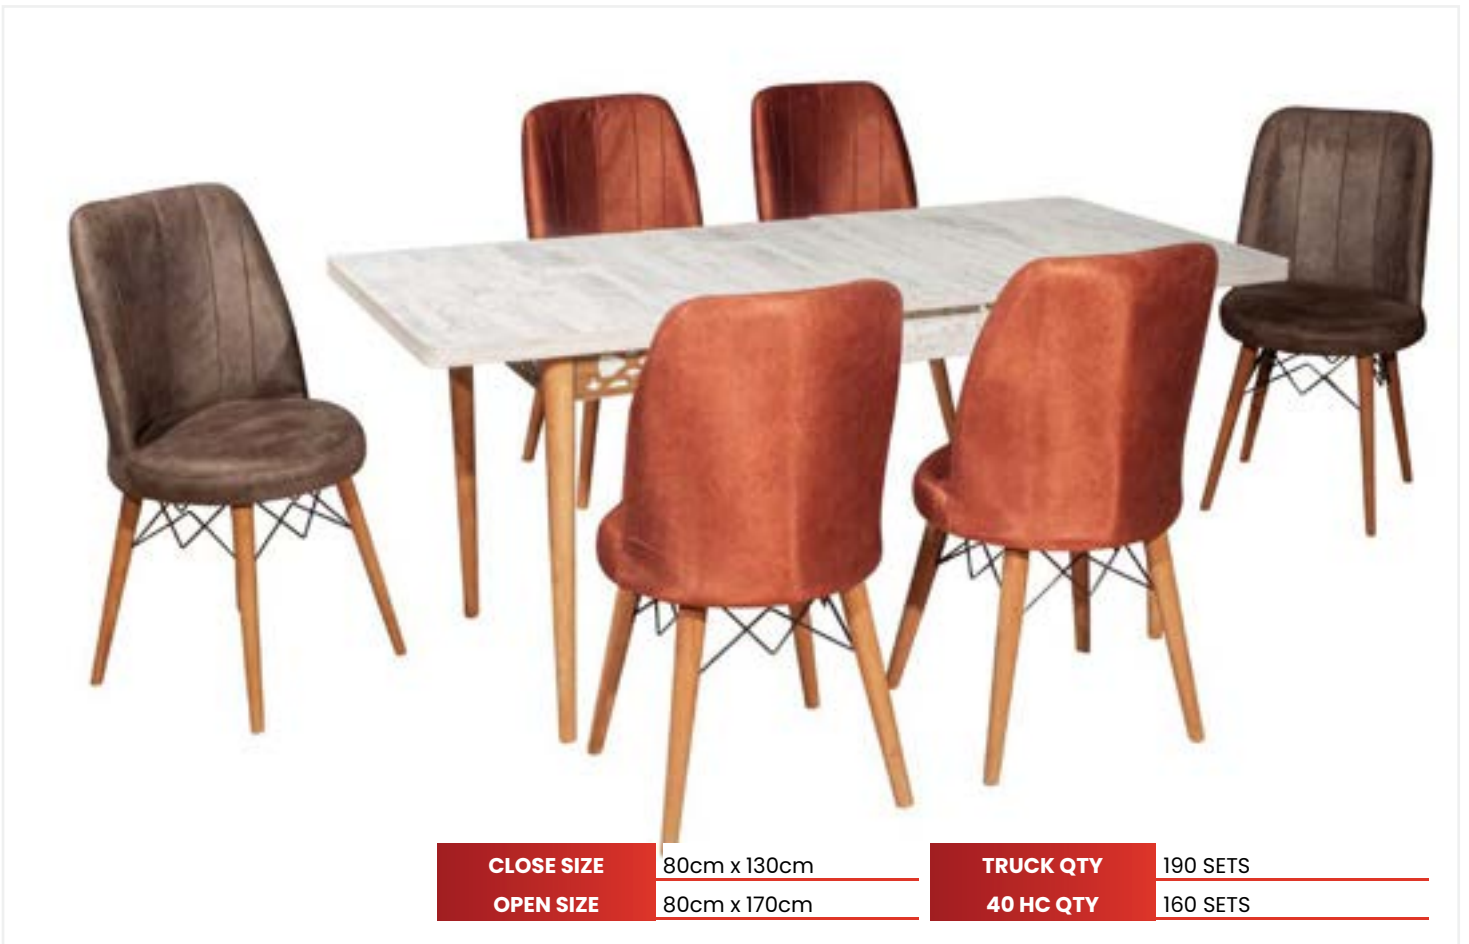

GENOVA DINING SET

www.feyfurniture.com

CLOSE SIZE	80cm x 130cm
OPEN SIZE	80cm x 170cm

TRUCK QTY	190 SETS
40 HC QTY	160 SETS