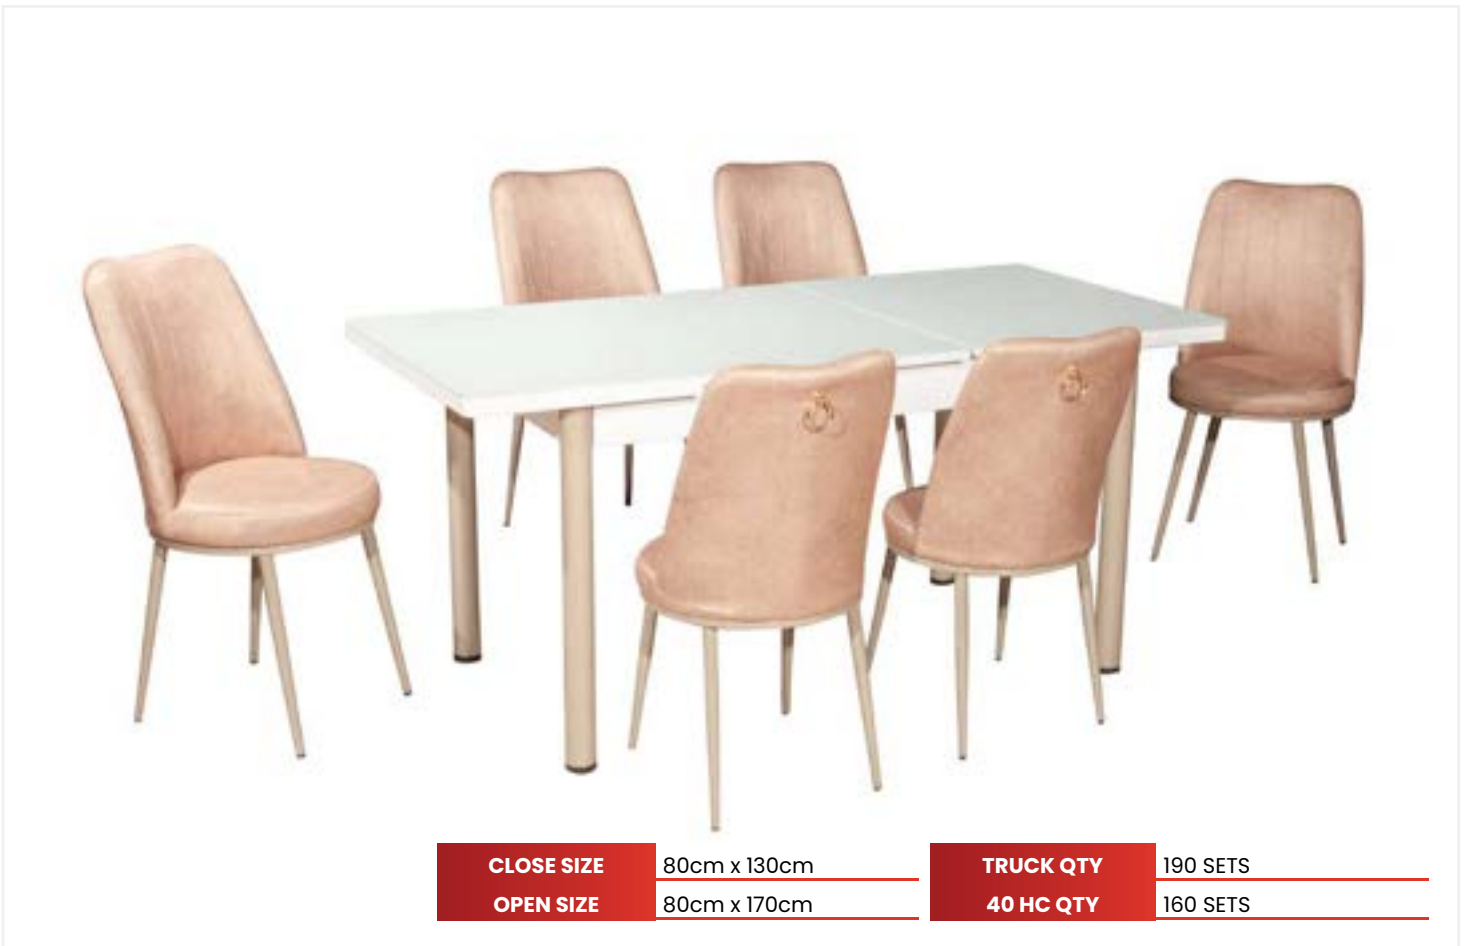

TRUCK QTY	190 SETS
40 HC QTY	160 SETS

MARS DINING SET

www.feyfurniture.com

CLOSE SIZE	80cm x 130cm
OPEN SIZE	80cm x 170cm

TRUCK QTY	190 SETS
40 HC QTY	160 SETS

MARS DINING SET

www.feyfurniture.com

CLOSE SIZE	80cm x 130cm	TRUCK QTY	190 SETS
OPEN SIZE	80cm x 170cm	40 HC QTY	160 SETS