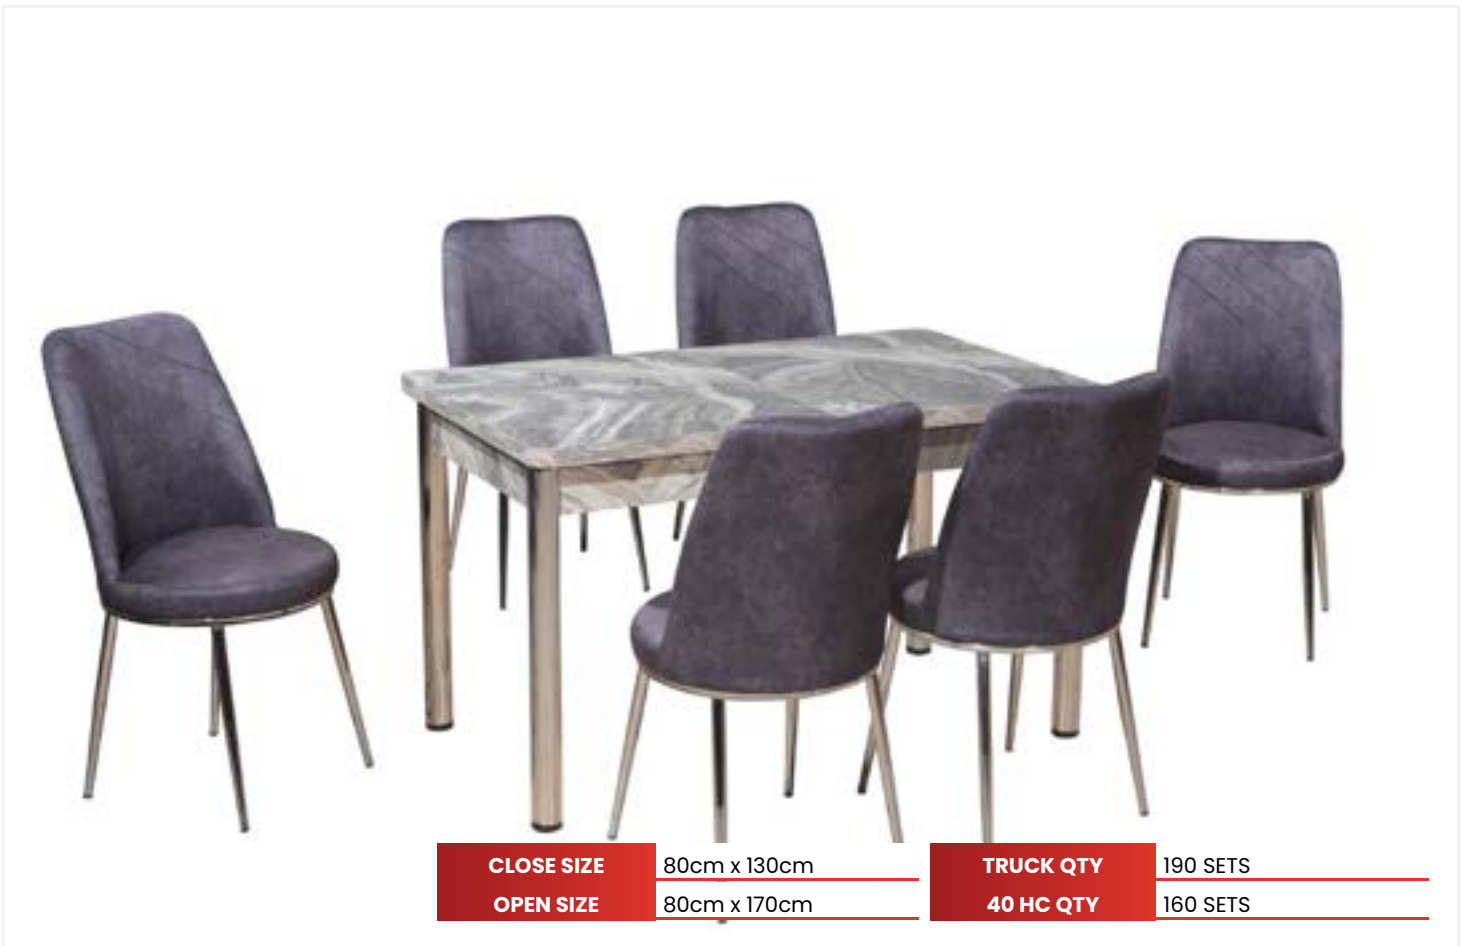

MAYA DINING SET

www.feyfurniture.com