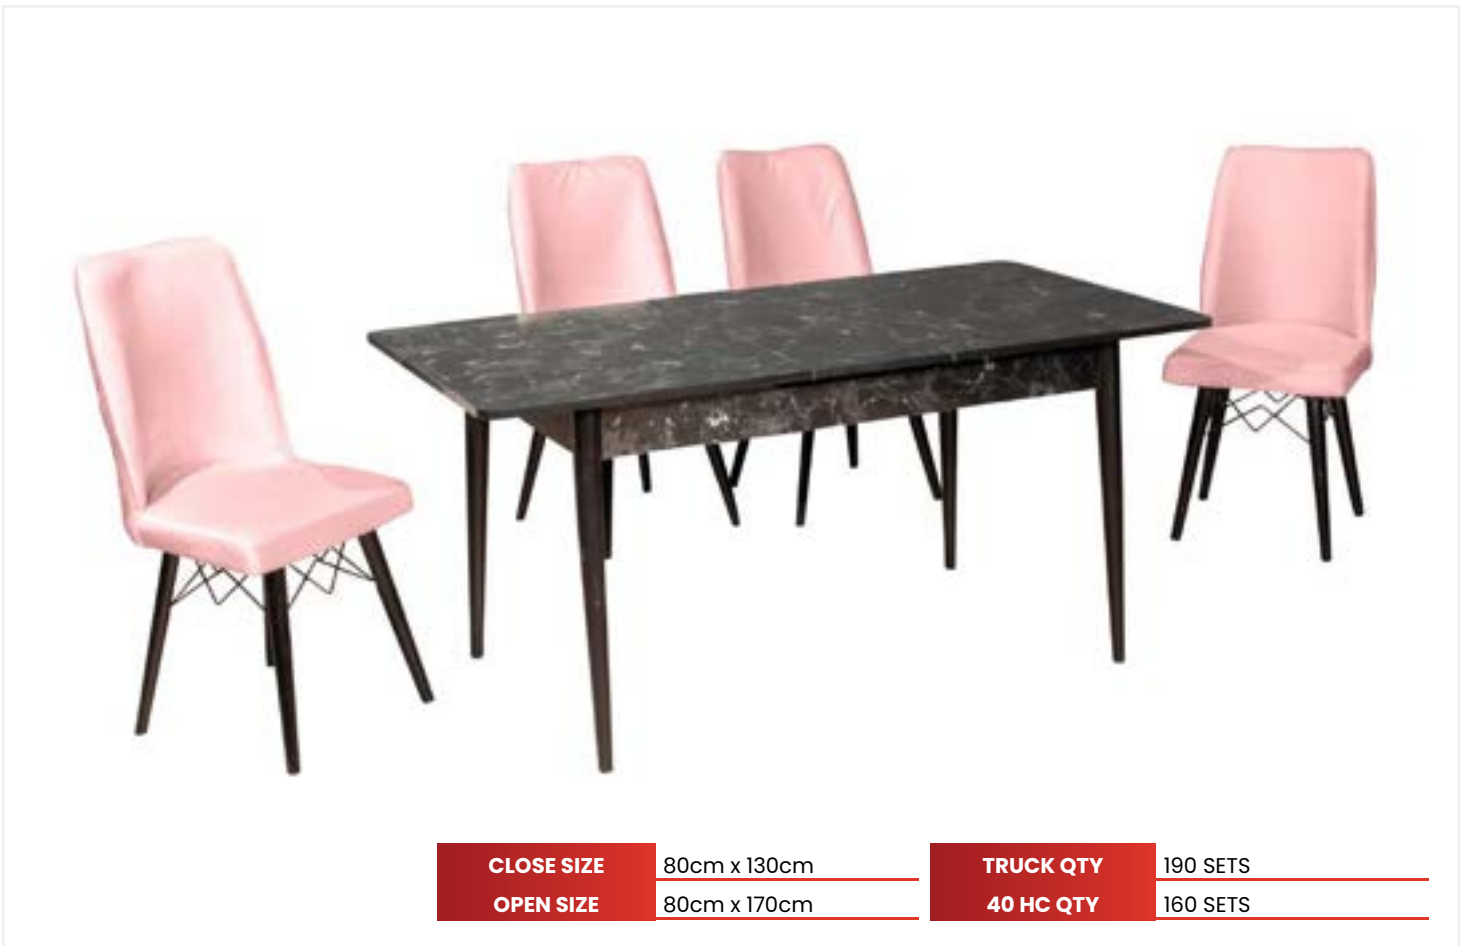

VANILLA DINING SET

www.feyfurniture.com

CLOSE SIZE 80cm x 130cm

OPEN SIZE 80cm x 170cm

TRUCK QTY 190 SETS

40 HC QTY 160 SETS