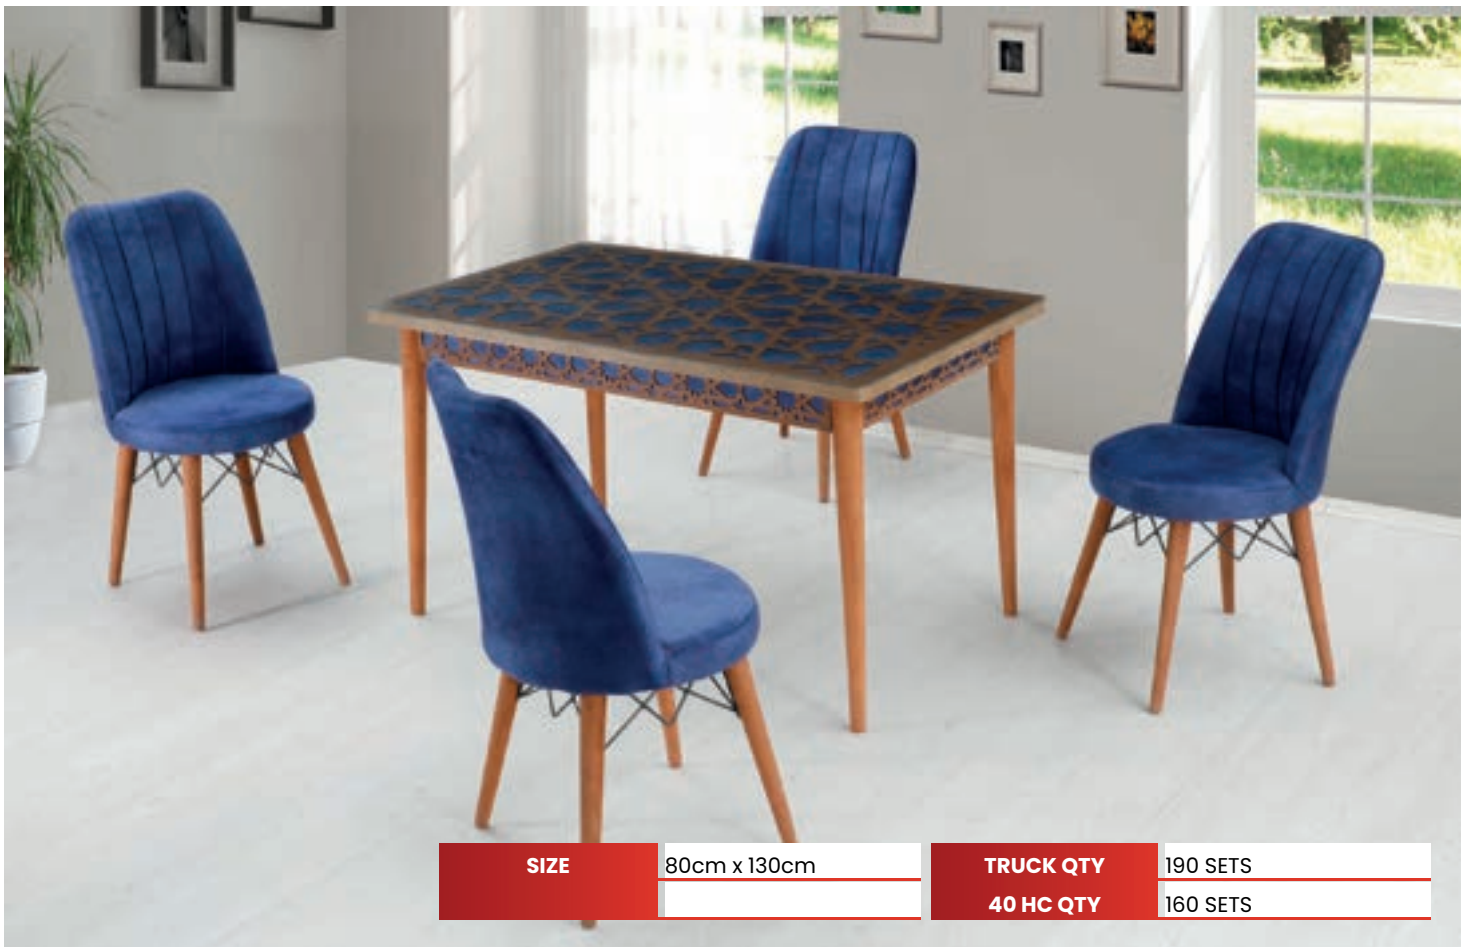

NANTES DINING SET

www.feyfurniture.com

SIZE 80cm x 130cm

TRUCK QTY 190 SETS

40 HC QTY 160 SETS