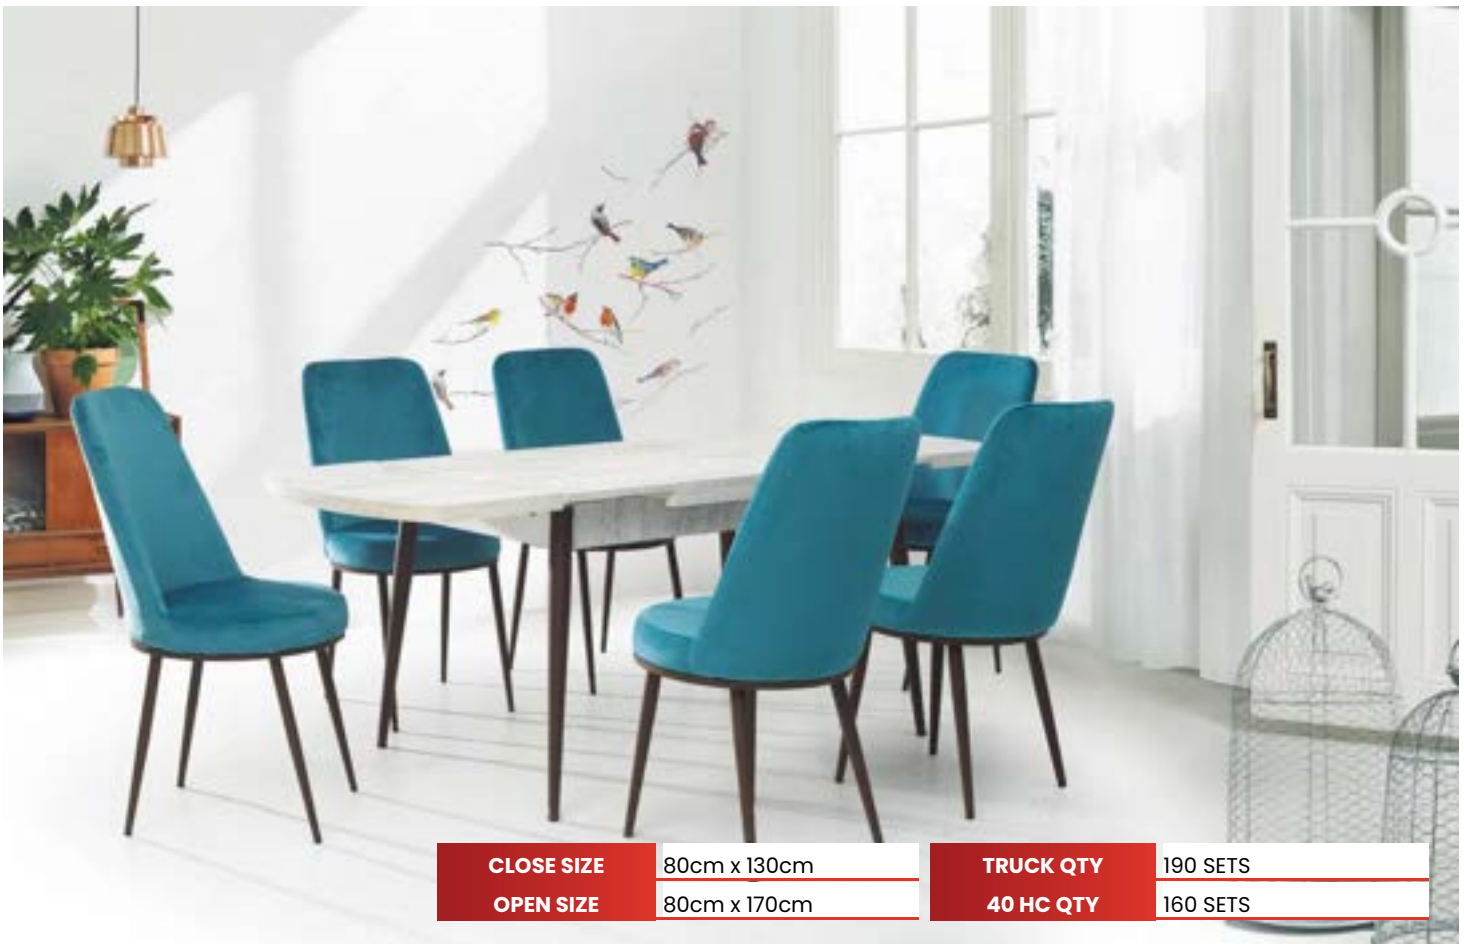

MARS DINING SET

www.feyfurniture.com

CLOSE SIZE	80cm x 130cm	TRUCK QTY	190 SETS
OPEN SIZE	80cm x 170cm	40 HC QTY	160 SETS