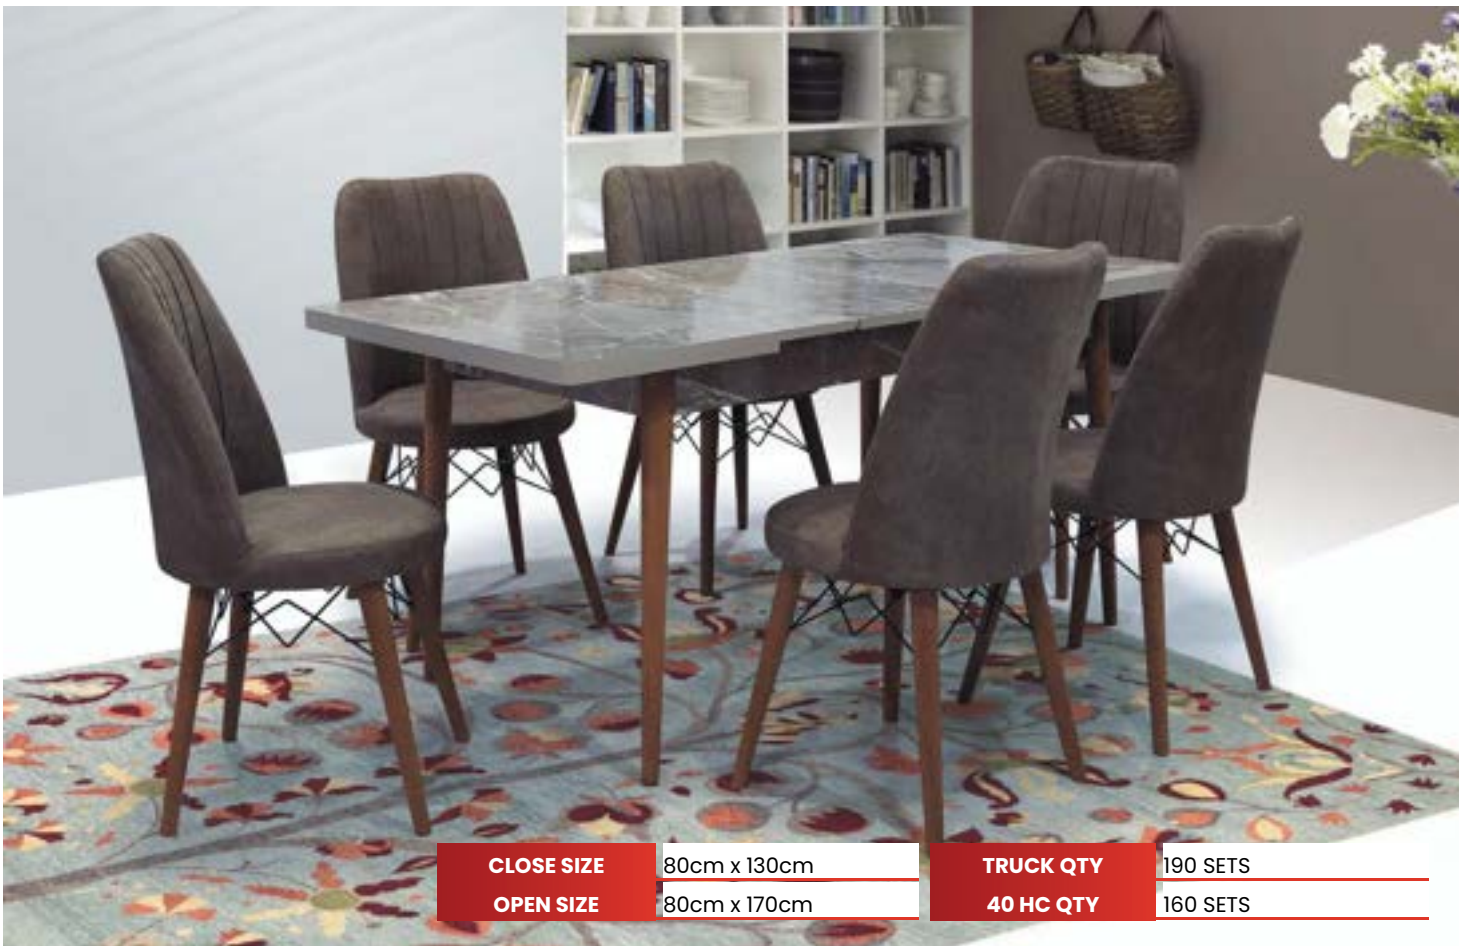

SALDA DINING SET

www.feyfurniture.com

CLOSE SIZE	80cm x 130cm
OPEN SIZE	80cm x 170cm

TRUCK QTY	190 SETS
40 HC QTY	160 SETS