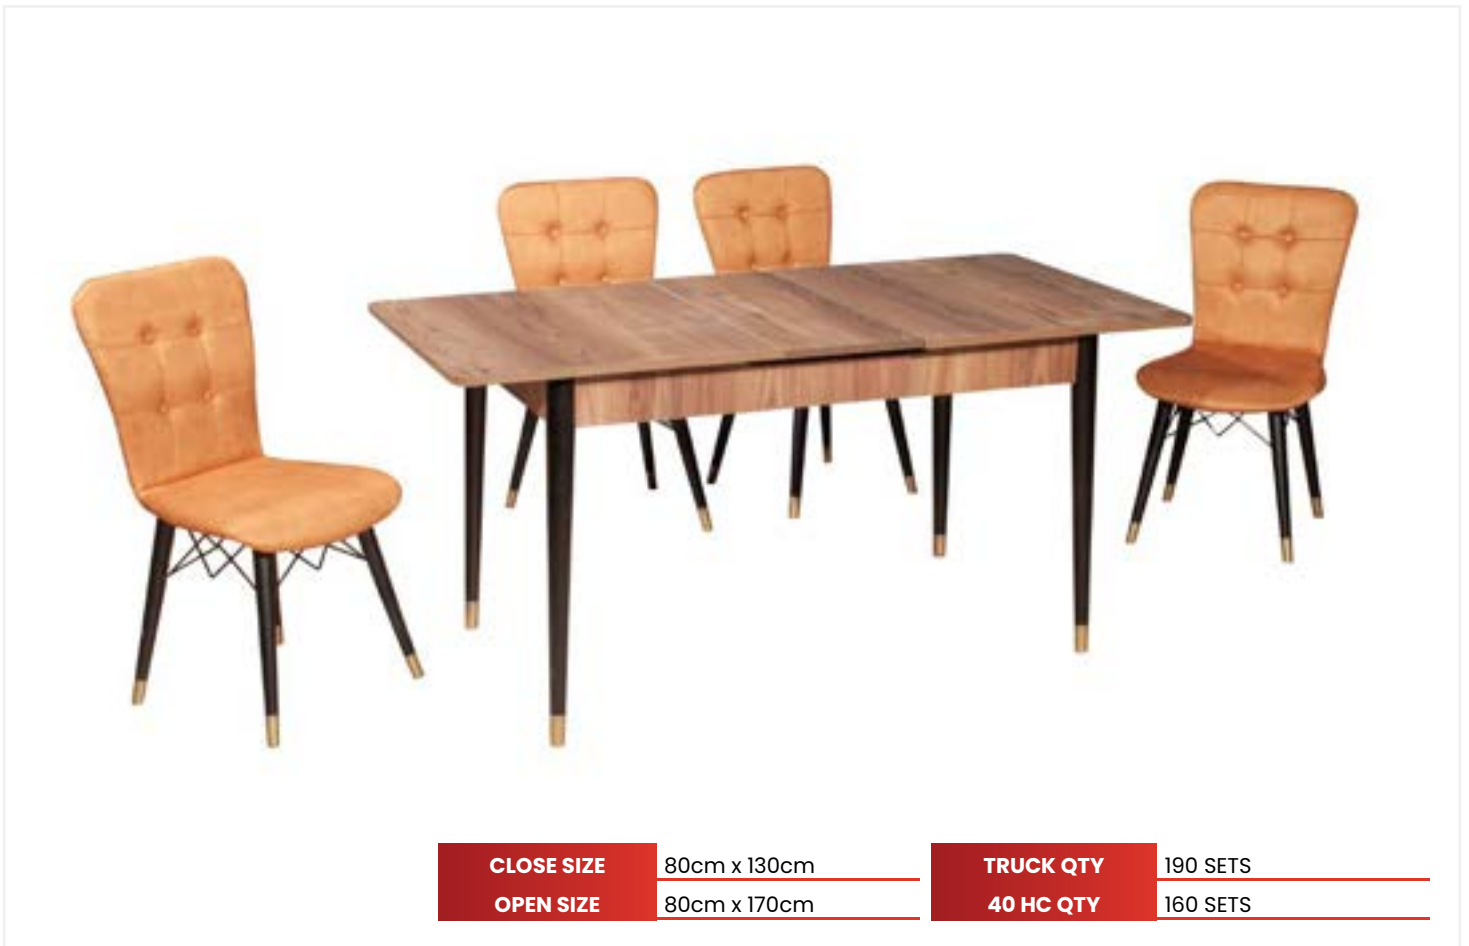

PARMA DINING SET

www.feyfurniture.com

CLOSE SIZE	80cm x 130cm
OPEN SIZE	80cm x 170cm

TRUCK QTY	190 SETS
40 HC QTY	160 SETS