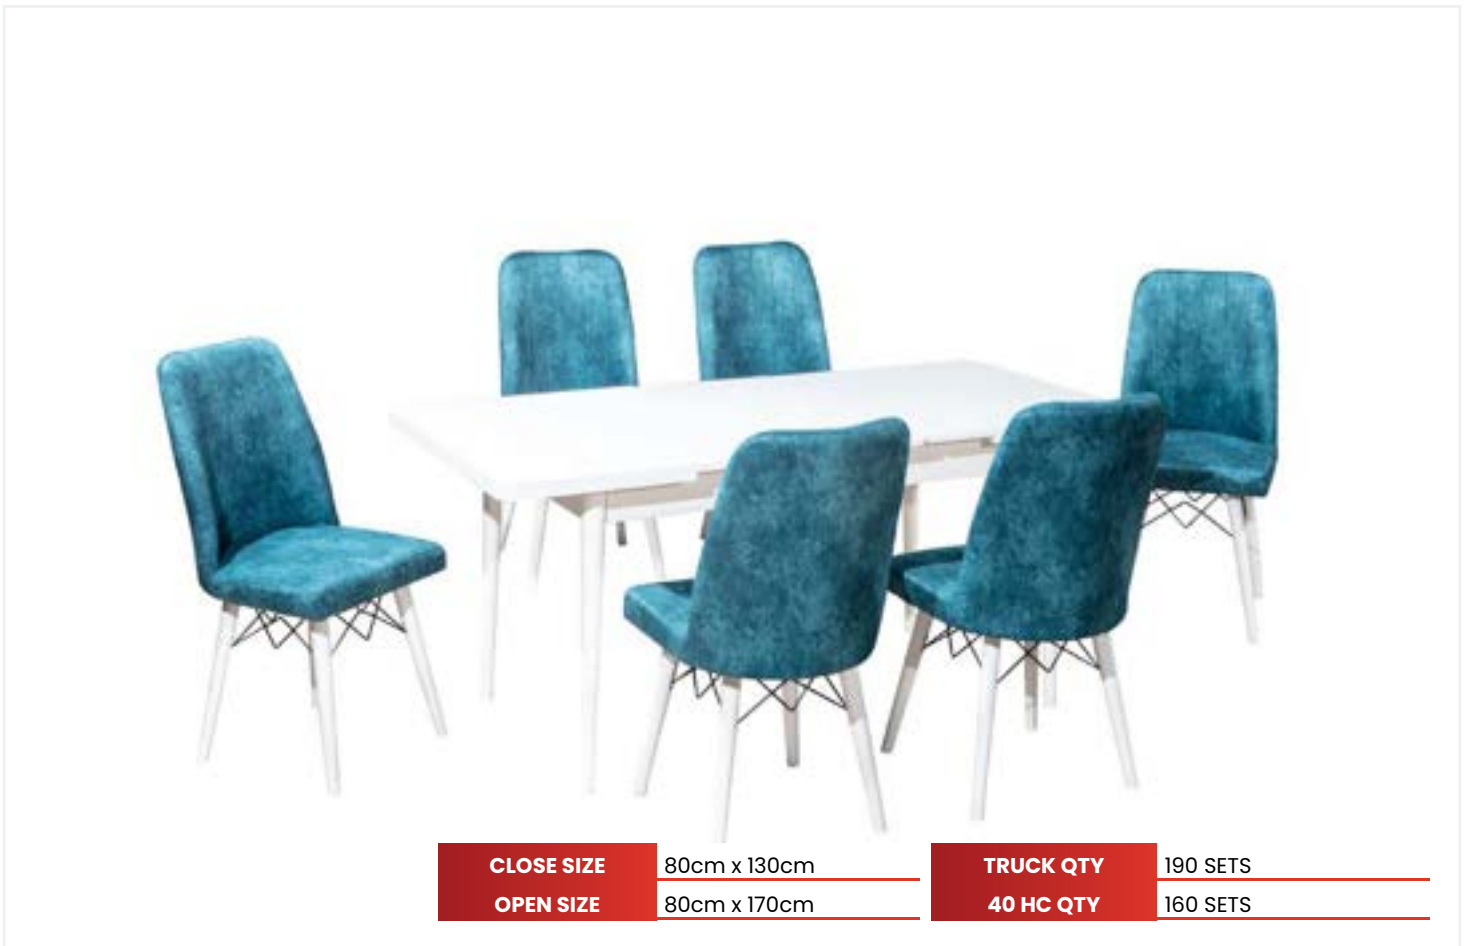

GENOVA DINING SET

www.feyfurniture.com

CLOSE SIZE 80cm x 130cm

OPEN SIZE 80cm x 170cm

TRUCK QTY 190 SETS

40 HC QTY 160 SETS

CLOSE SIZE	80cm x 130cm
OPEN SIZE	80cm x 170cm

TRUCK QTY	190 SETS
40 HC QTY	160 SETS