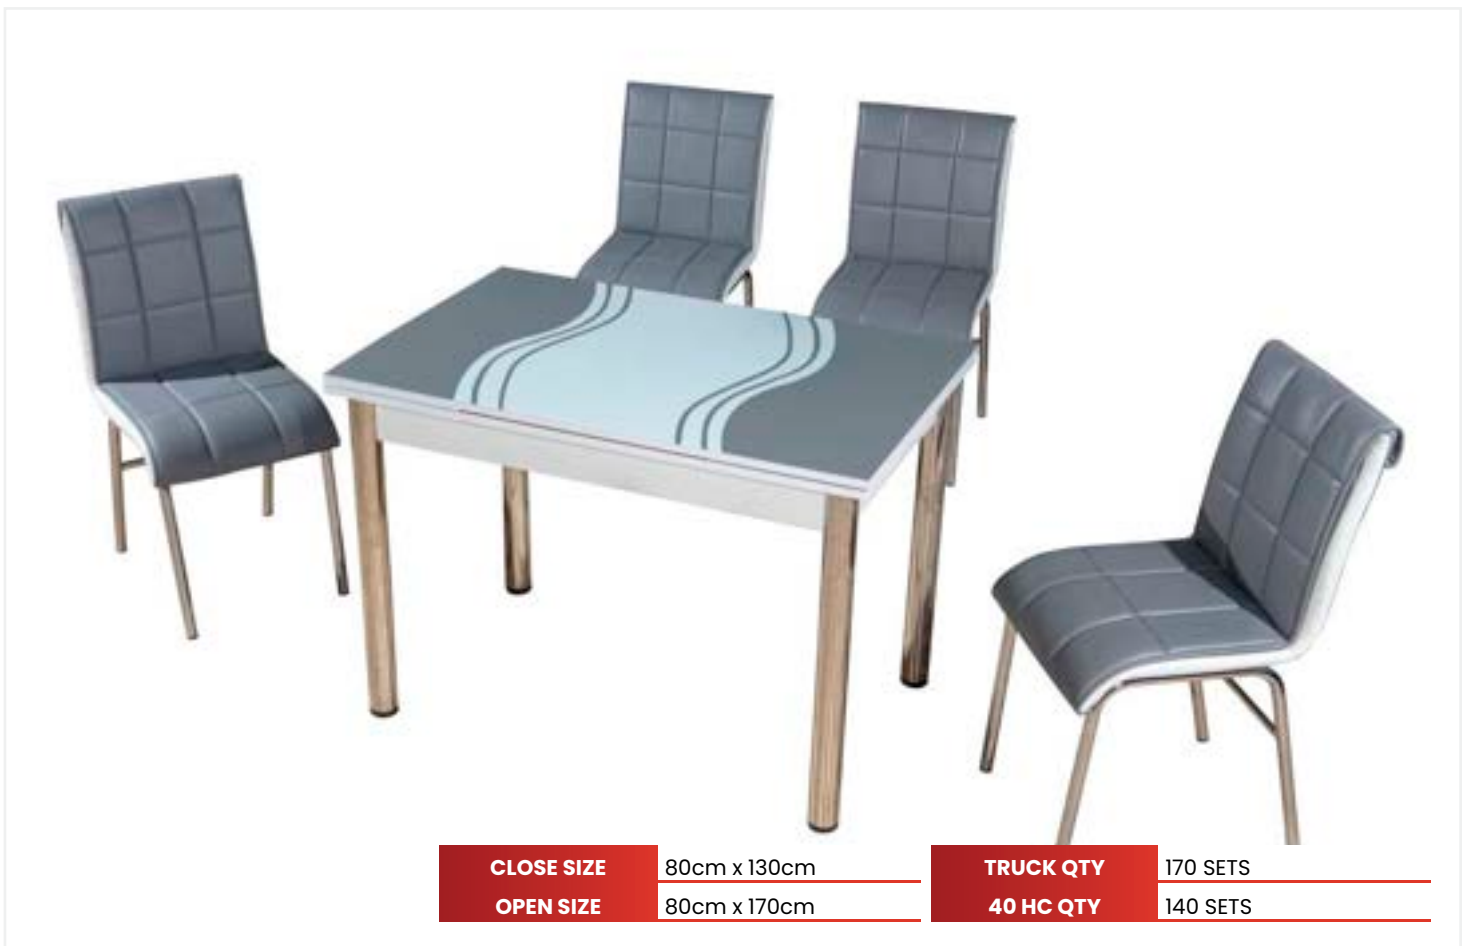

QUEEN DINING SET

www.feyfurniture.com

CLOSE SIZE	80cm x 130cm	TRUCK QTY	170 SETS
OPEN SIZE	80cm x 170cm	40 HC QTY	140 SETS