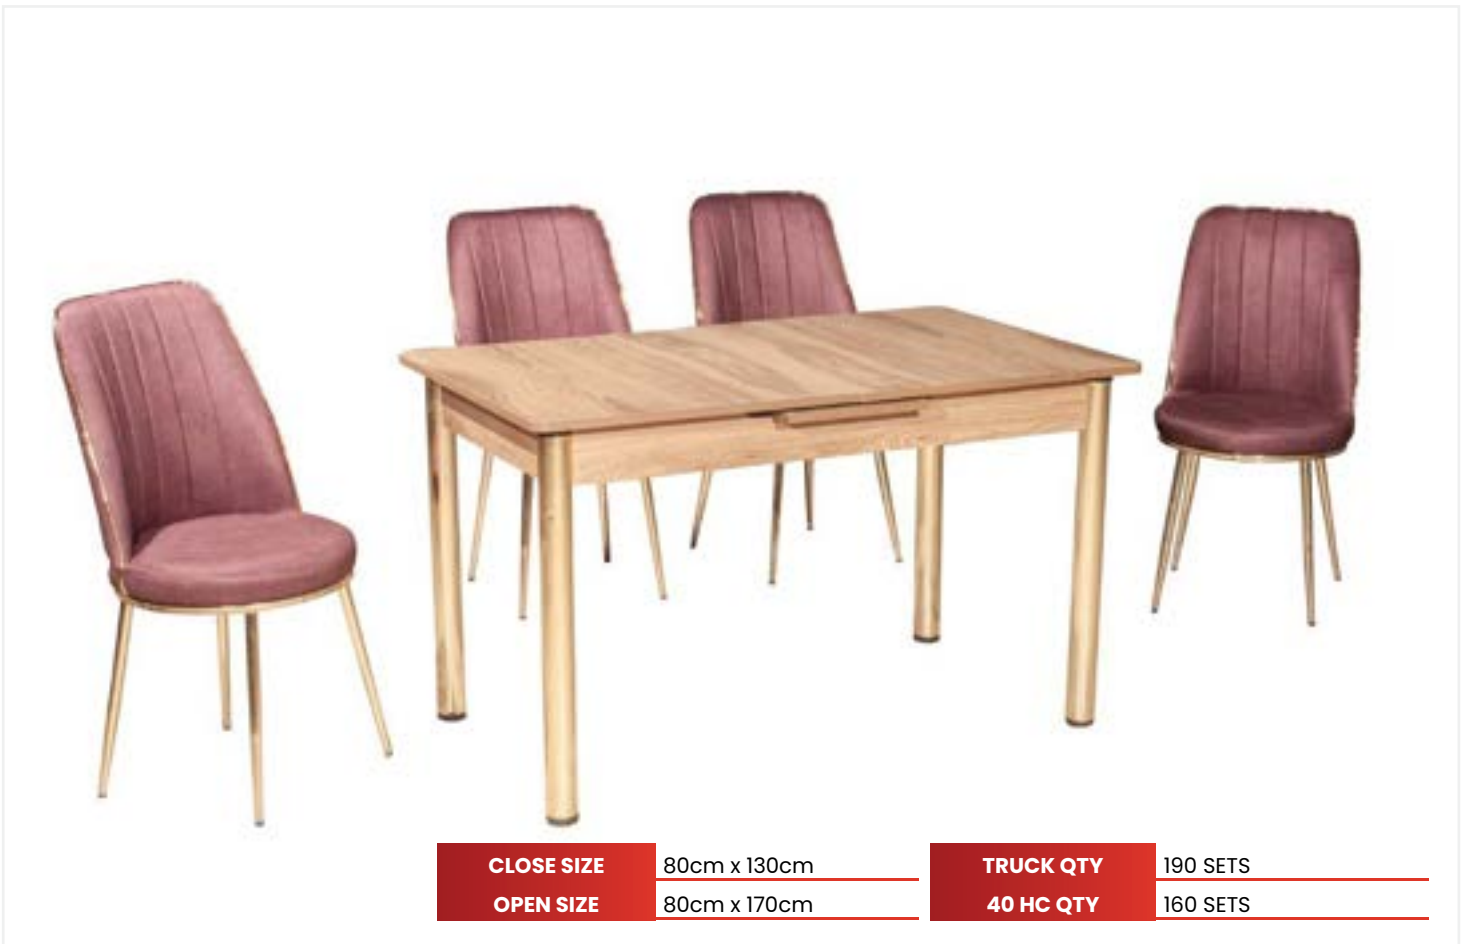

DIAMOND DINING SET

www.feyfurniture.com

CLOSE SIZE	80cm x 130cm
OPEN SIZE	80cm x 170cm

TRUCK QTY	190 SETS
40 HC QTY	160 SETS