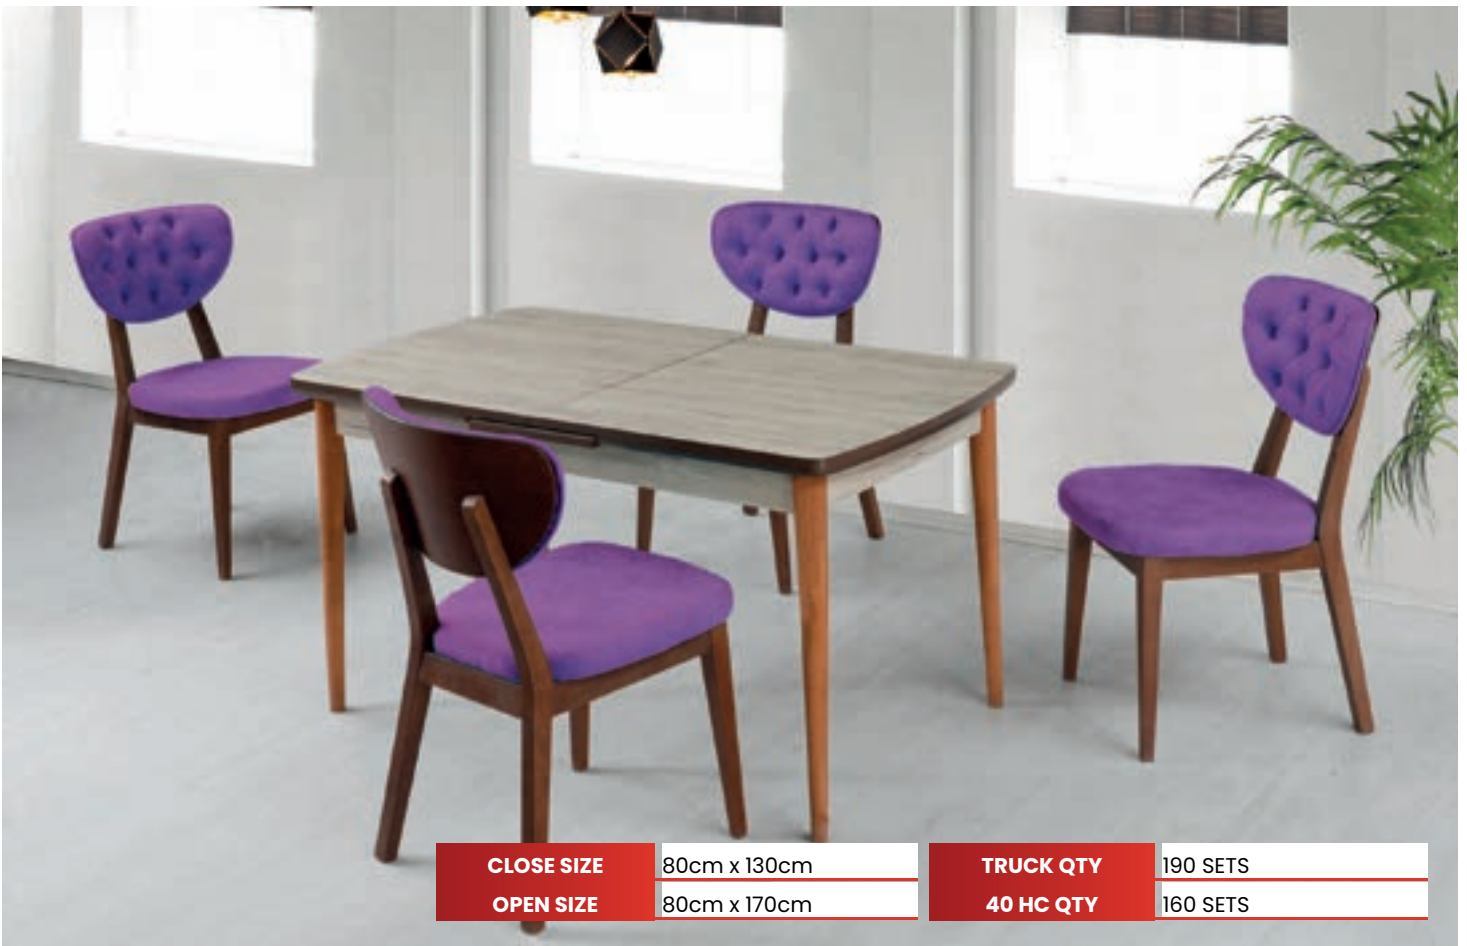

VANILLA DINING SET

www.feyfurniture.com

CLOSE SIZE 80cm x 130cm

OPEN SIZE 80cm x 170cm

TRUCK QTY 190 SETS

40 HC QTY 160 SETS

VALENCIA DINING SET

www.feyfurniture.com