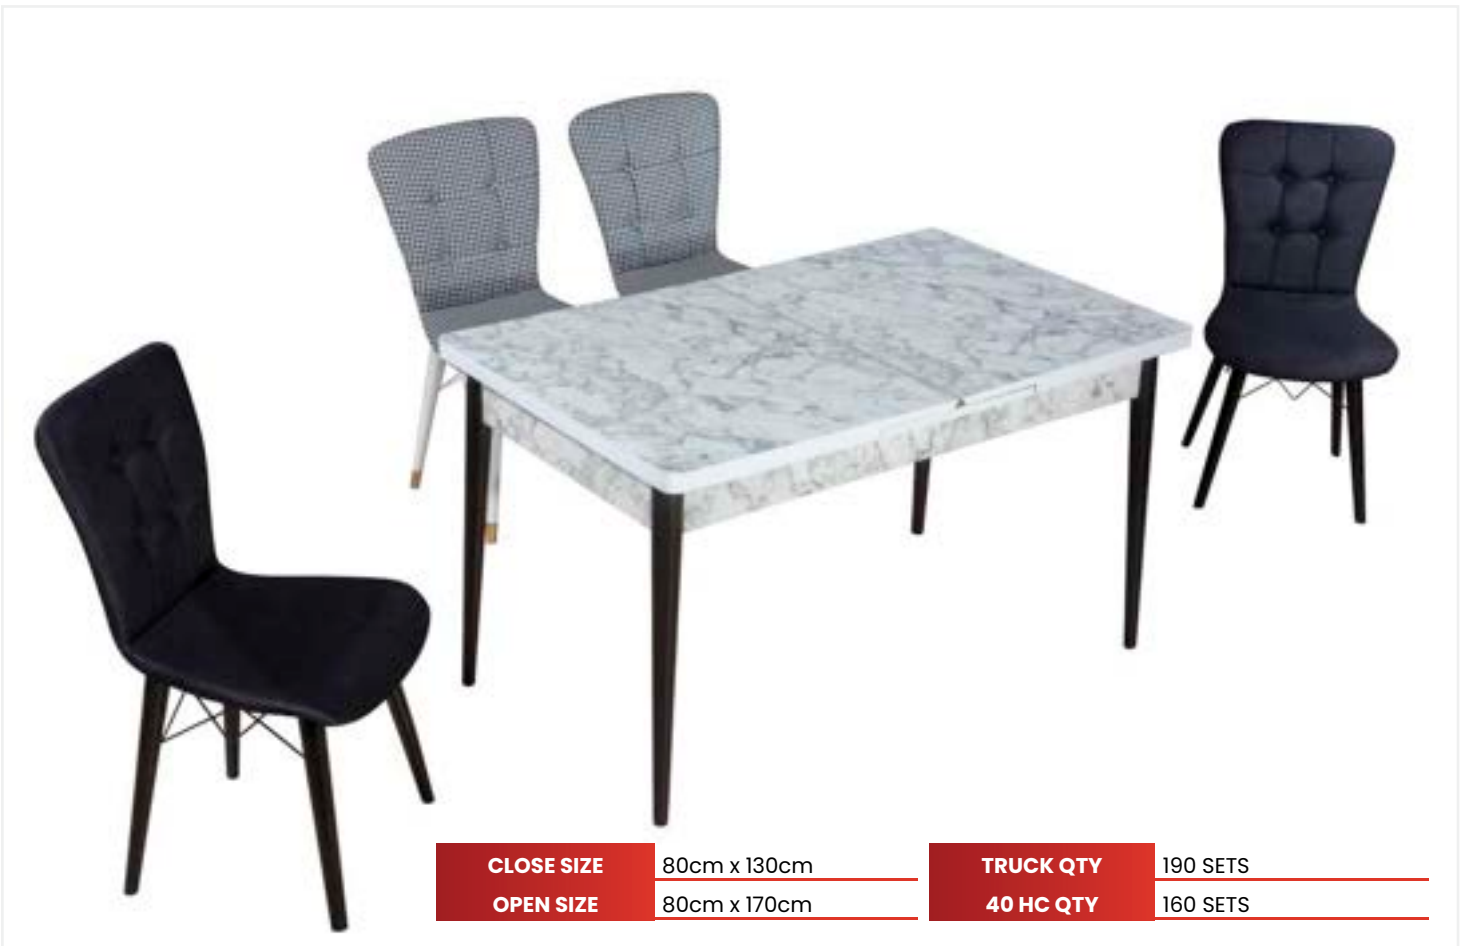

PARMA DINING SET

www.feyfurniture.com

CLOSE SIZE	80cm x 130cm
OPEN SIZE	80cm x 170cm

TRUCK QTY	190 SETS
40 HC QTY	160 SETS

PARMA DINING SET

www.feyfurniture.com

CLOSE SIZE	80cm x 130cm
OPEN SIZE	80cm x 170cm