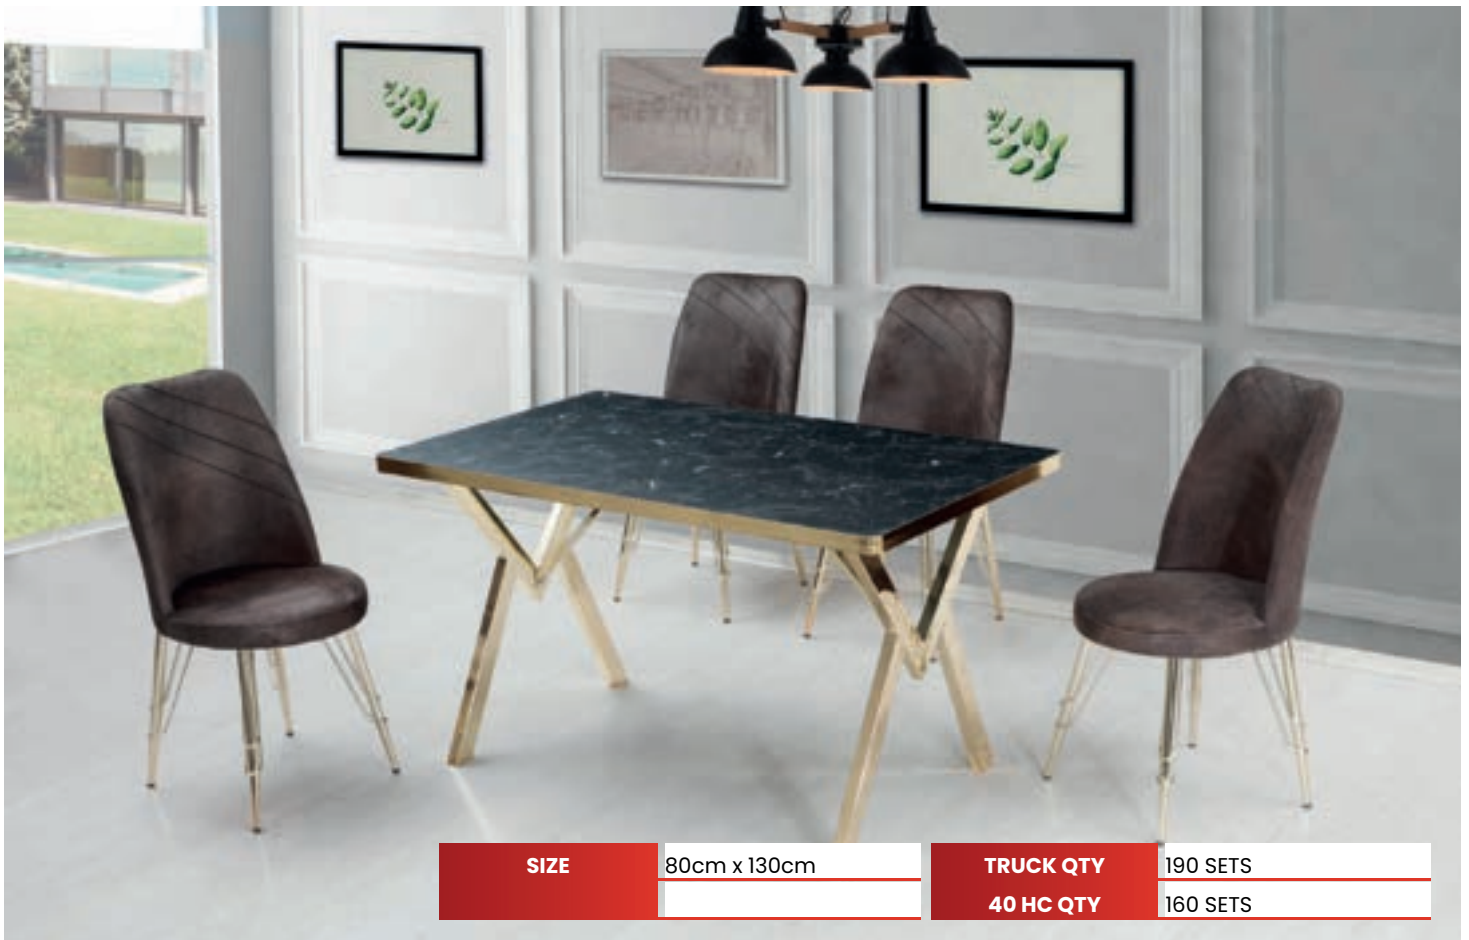

XAVA DINING SET

www.feyfurniture.com

SIZE	80cm x 130cm	TRUCK QTY	190 SETS
		40 HC QTY	160 SETS