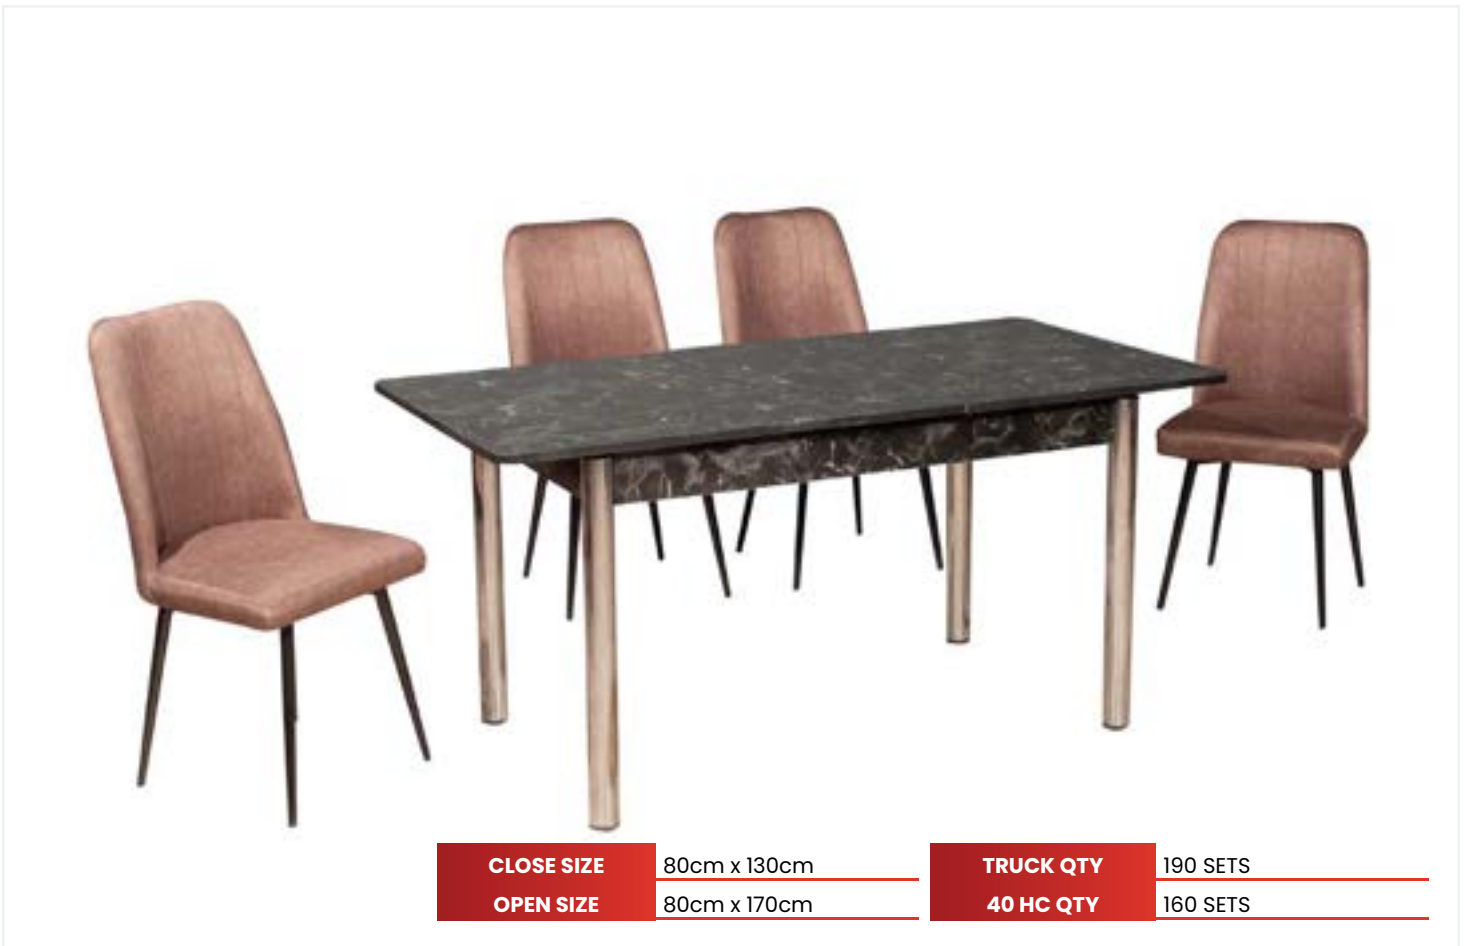

— OPERA DINING SET

CLOSE SIZE 80cm x 130cm

OPEN SIZE 80cm x 170cm

TRUCK QTY 190 SETS

40 HC QTY 160 SETS