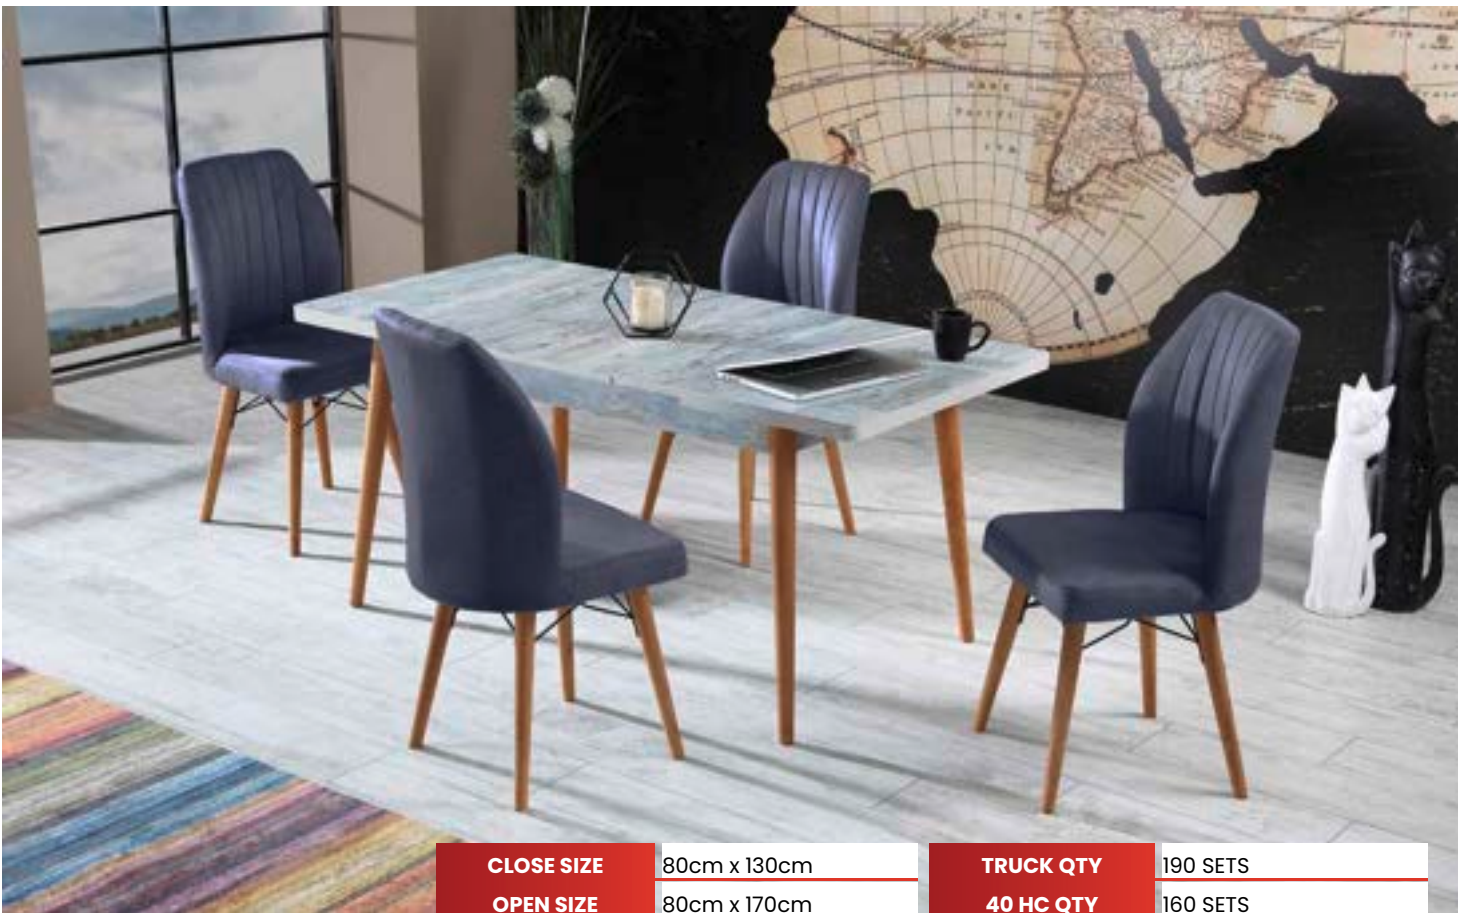

TRUCK QTY	190 SETS
40 HC QTY	160 SETS

ALESSA DINING SET

www.feyfurniture.com

CLOSE SIZE	80cm x 130cm
OPEN SIZE	80cm x 170cm

TRUCK QTY	190 SETS
40 HC QTY	160 SETS

ALESSA DINING SET

www.feyfurniture.com

CLOSE SIZE	80cm x 130cm
OPEN SIZE	80cm x 170cm